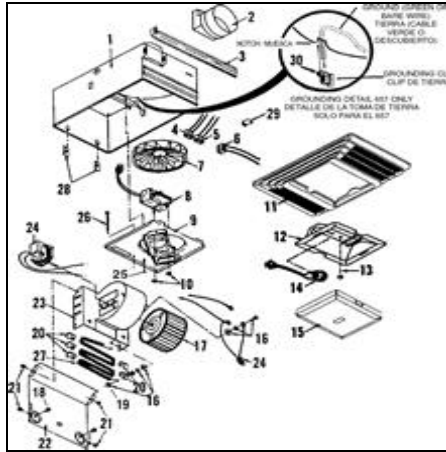

Products Dealer Locator **Shop for Parts** Customer Service About Us

Parts Store ▼  
Search Results

You searched for: 657 Fan/Light

Listed below are the parts available for this model.

**Instructions:** Use the parts explosion image to locate the associated part key number. Select the matching part key from the list below. Then add the desired item to your shopping cart by selecting "Add to Cart" or [Search Again](#) to locate parts for a different model.