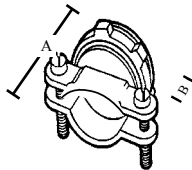

CAT#	A	B
143R	1.190	.645
144R	1.330	.660
145R	1.470	.740
146R	1.620	.750