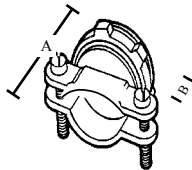

CAT#	A	B	C
120	.814	.44	.92

CAT#	A	B
952	1.03	.42
953	1.20	.57
954	1.32	.64
955	1.32	.60
956	1.55	.71

CAT#	A	B
143R	1.190	.645
144R	1.330	.660
145R	1.470	.740
146R	1.620	.750

CAT#	A	B
441	1.310	.640
442	1.750	.765
444	2.120	.765
445	2.500	.780

NM CLAMP TYPE CONNECTORS

- NON-WATERTIGHT
- TWO SCREWS

ZINC DIE CAST

TOPAZ CAT #	UPC#	SIZE	FITS CABLE	UNIT CTN	SHIP CASE	WT/ CASE
3/8" NM CABLE						
120	10690	1/2"	NM CABLE FROM 2#14-2 W/GROUND AND 2#12-2 W/GROUND	100	1000	50