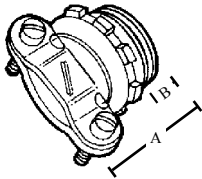

CAT#	A	B	C
120	.814	.44	.92

CAT#	A	B
952	1.03	.42
953	1.20	.57
954	1.32	.64
955	1.32	.60
956	1.55	.71

CAT#	A	B
143R	1.190	.645
144R	1.330	.660
145R	1.470	.740
146R	1.620	.750

CAT#	A	B
441	1.310	.640
442	1.750	.765
444	2.120	.765
445	2.500	.780

NM CLAMP TYPE CONNECTORS

- NON-WATERTIGHT
- TWO SCREWS

ZINC DIE CAST

TOPAZ CAT #	UPC#	SIZE	FITS CABLE	UNIT CTN	SHIP CASE	WT/ CASE
3/8" NM CABLE						
120	10690	1/2"	NM CABLE FROM 2#14-2 W/GROUND AND 2#12-2 W/GROUND	100	1000	50