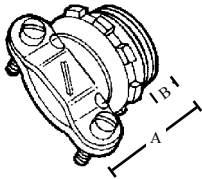

All above take 2 cables

FOR NM & SE CABLE

- ROUND CABLE

143R	10950	1"	SE CABLE 6-3, 4-3, 4-2, 2-2 NM CABLE 12-3, 12-4, 10-3, 10-4 8-3, 8-2, 6-2, 4-2	25	250	37
144R	10960	1 1/4"	SE CABLE 10-2, 8-2, 6-2, 4-2 NM CABLE 8-3, 6-3, 4-3, 2-3	10	100	24
145R	10970	1 1/2"	SE CABLES 3-3, 3-2, 3-1	5	50	34
146R	10980	2"	SE CABLES 3-4/0	5	50	23

NM BOX CONNECTORS

- TWO PIECE CLAMP BUTTERFLY TYPE

STEEL

TOPAZ CAT #	UPC#	SIZE	FITS CABLE	UNIT CTN	SHIP CASE	WT/ CASE
441	13990	3/8" TO 1/2"	2 OR 3#14, 12, 10, 8	100	1000	50
442	14000	3/4" TO 1"	2 OR 3#8, 6, 4	50	500	35
444	14010	1 1/4"	#2/0	25	250	25
445	14020	1 1/2"	#3/0, #4/0	25	250	40

CAT#	A	B	C
120	.814	.44	.92

CAT#	A	B
952	1.03	.42
953	1.20	.57
954	1.32	.64
955	1.32	.60
956	1.55	.71

CAT#	A	B
143R	1.190	.645
144R	1.330	.660
145R	1.470	.740
146R	1.620	.750

CAT#	A	B
441	1.310	.640
442	1.750	.765
444	2.120	.765
445	2.500	.780