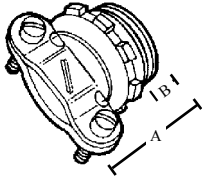

CAT#	A	B	C
120	.814	.44	.92

CAT#	A	B
952	1.03	.42
953	1.20	.57
954	1.32	.64
955	1.32	.60
956	1.55	.71

CAT#	A	B
143R	1.190	.645
144R	1.330	.660
145R	1.470	.740
146R	1.620	.750

CAT#	A	B
441	1.310	.640
442	1.750	.765
444	2.120	.765
445	2.500	.780

## NM CLAMP TYPE CONNECTORS

- NON-WATERTIGHT
- TWO SCREWS

ZINC DIE CAST

TOPAZ CAT #	UPC#	SIZE	FITS CABLE	UNIT CTN	SHIP CASE	WT/ CASE
<b>3/8" NM CABLE</b>						
120	10690	1/2"	NM CABLE FROM 2#14-2 W/GROUND AND 2#12-2 W/GROUND	100	1000	50