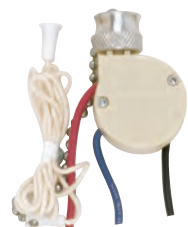

80-1983 Nickel Finish

**3 Speed Ceiling Fan Switch, 4 Wire Quick Connect, 2 Circuit
w/Metal Chain, White Cord & Bell, No Leads,
Rated: 6A-125V, 3A-250V**

Cat No.	Finish	Function	Bushing	Leads	Strip	Packed
80-1983	Nickel	3 Speed	3/8"	None	N/A	250
80-1994	Brass	3 Speed	3/8"	None	N/A	250

**No. 6
Chain**

Pull Chain Canopy & Ceiling Fan

90-704 Brass Finish

On-Off Canopy Switch, Single Circuit w/Metal Chain, White Cord & Bell, Rated: 6A-125V, 3A-250V

Cat No.	Finish	Function	Bushing	Leads	Strip	Packed
90-704	Brass	On-Off	3/8"	6"	3/4"	500
90-505	Nickel	On-Off	3/8"	6"	3/4"	500

90-2260 Brass Finish

3-Way Canopy Switch, 2 Circuit, 4 Position w/Metal Chain, White Cord & Bell, Rated: 6A-125V, 3A-250V

Cat No.	Finish	Function	Bushing	Leads	Strip	Packed
90-2260	Brass	4 Position	3/8"	6"	3/4"	500
90-2261	Nickel	4 Position	3/8"	6"	3/4"	500

90-689 Nickel Finish

3-Way Ceiling Fan Switch, 2 Circuit w/Metal Chain, White Cord & Bell, Rated: 6A-125V, 3A-250V

Cat No.	Finish	Function	Bushing	Leads	Strip	Packed
90-689	Nickel	3-Way	3/8"	6"	3/4"	100