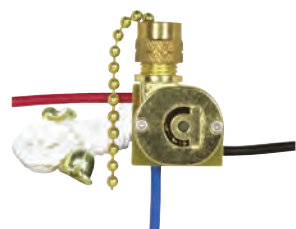

Pull Chain Canopy & Ceiling Fan

90-704 Brass Finish

**On-Off Canopy Switch, Single Circuit w/Metal Chain,
White Cord & Bell, Rated: 6A-125V, 3A-250V**

Cat No.	Finish	Function	Bushing	Leads	Strip	Packed
90-704	Brass	On-Off	3/8"	6"	3/4"	500
90-505	Nickel	On-Off	3/8"	6"	3/4"	500

90-2260 Brass Finish

**3-Way Canopy Switch, 2 Circuit, 4 Position w/Metal Chain,
White Cord & Bell, Rated: 6A-125V, 3A-250V**

Cat No.	Finish	Function	Bushing	Leads	Strip	Packed
90-2260	Brass	4 Position	3/8"	6"	3/4"	500
90-2261	Nickel	4 Position	3/8"	6"	3/4"	500

90-689 Nickel Finish

**3-Way Ceiling Fan Switch, 2 Circuit w/Metal Chain,
White Cord & Bell, Rated: 6A-125V, 3A-250V**

Cat No.	Finish	Function	Bushing	Leads	Strip	Packed
90-689	Nickel	3-Way	3/8"	6"	3/4"	100

80-1983 Nickel Finish

**3 Speed Ceiling Fan Switch, 4 Wire Quick Connect, 2 Circuit
w/Metal Chain, White Cord & Bell, No Leads,
Rated: 6A-125V, 3A-250V**

Cat No.	Finish	Function	Bushing	Leads	Strip	Packed
80-1983	Nickel	3 Speed	3/8"	None	N/A	250
80-1994	Brass	3 Speed	3/8"	None	N/A	250