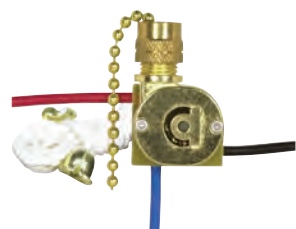

90-689 Nickel Finish

**3-Way Ceiling Fan Switch, 2 Circuit w/Metal Chain,
White Cord & Bell, Rated: 6A-125V, 3A-250V**

Cat No.	Finish	Function	Bushing	Leads	Strip	Packed
90-689	Nickel	3-Way	3/8"	6"	3/4"	100

80-1983 Nickel Finish

**3 Speed Ceiling Fan Switch, 4 Wire Quick Connect, 2 Circuit
w/Metal Chain, White Cord & Bell, No Leads,
Rated: 6A-125V, 3A-250V**

Cat No.	Finish	Function	Bushing	Leads	Strip	Packed
80-1983	Nickel	3 Speed	3/8"	None	N/A	250
80-1994	Brass	3 Speed	3/8"	None	N/A	250

**No. 6
Chain**

Pull Chain Canopy & Ceiling Fan

90-704 Brass Finish

On-Off Canopy Switch, Single Circuit w/Metal Chain, White Cord & Bell, Rated: 6A-125V, 3A-250V

Cat No.	Finish	Function	Bushing	Leads	Strip	Packed
90-704	Brass	On-Off	3/8"	6"	3/4"	500
90-505	Nickel	On-Off	3/8"	6"	3/4"	500

90-689 Nickel Finish

3-Way Ceiling Fan Switch, 2 Circuit w/Metal Chain, White Cord & Bell, Rated: 6A-125V, 3A-250V

Cat No.	Finish	Function	Bushing	Leads	Strip	Packed
90-689	Nickel	3-Way	3/8"	6"	3/4"	100