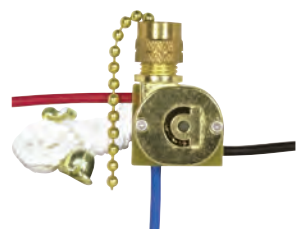

90-689 Nickel Finish

**3-Way Ceiling Fan Switch, 2 Circuit w/Metal Chain,
White Cord & Bell, Rated: 6A-125V, 3A-250V**

Cat No.	Finish	Function	Bushing	Leads	Strip	Packed
90-689	Nickel	3-Way	3/8"	6"	3/4"	100

80-1983 Nickel Finish

**3 Speed Ceiling Fan Switch, 4 Wire Quick Connect, 2 Circuit
w/Metal Chain, White Cord & Bell, No Leads,
Rated: 6A-125V, 3A-250V**

Cat No.	Finish	Function	Bushing	Leads	Strip	Packed
80-1983	Nickel	3 Speed	3/8"	None	N/A	250
80-1994	Brass	3 Speed	3/8"	None	N/A	250

**No. 6
Chain**

Pull Chain Canopy & Ceiling Fan

90-704 Brass Finish

**On-Off Canopy Switch, Single Circuit w/Metal Chain,
White Cord & Bell, Rated: 6A-125V, 3A-250V**

Cat No.	Finish	Function	Bushing	Leads	Strip	Packed
90-704	Brass	On-Off	3/8"	6"	3/4"	500
90-505	Nickel	On-Off	3/8"	6"	3/4"	500