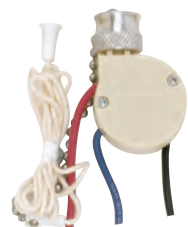

Pull Chain Canopy & Ceiling Fan

90-704 Brass Finish

**On-Off Canopy Switch, Single Circuit w/Metal Chain,
White Cord & Bell, Rated: 6A-125V, 3A-250V**

Cat No.	Finish	Function	Bushing	Leads	Strip	Packed
90-704	Brass	On-Off	3/8"	6"	3/4"	500
90-505	Nickel	On-Off	3/8"	6"	3/4"	500

90-2260 Brass Finish

**3-Way Canopy Switch, 2 Circuit, 4 Position w/Metal Chain,
White Cord & Bell, Rated: 6A-125V, 3A-250V**

Cat No.	Finish	Function	Bushing	Leads	Strip	Packed
90-2260	Brass	4 Position	3/8"	6"	3/4"	500
90-2261	Nickel	4 Position	3/8"	6"	3/4"	500

90-689 Nickel Finish

**3-Way Ceiling Fan Switch, 2 Circuit w/Metal Chain,
White Cord & Bell, Rated: 6A-125V, 3A-250V**

Cat No.	Finish	Function	Bushing	Leads	Strip	Packed
90-689	Nickel	3-Way	3/8"	6"	3/4"	100

80-1983 Nickel Finish

**3 Speed Ceiling Fan Switch, 4 Wire Quick Connect, 2 Circuit
w/Metal Chain, White Cord & Bell, No Leads,
Rated: 6A-125V, 3A-250V**

Cat No.	Finish	Function	Bushing	Leads	Strip	Packed
80-1983	Nickel	3 Speed	3/8"	None	N/A	250
80-1994	Brass	3 Speed	3/8"	None	N/A	250