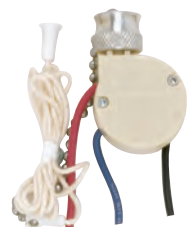

80-1983 Nickel Finish

**3 Speed Ceiling Fan Switch, 4 Wire Quick Connect, 2 Circuit
w/Metal Chain, White Cord & Bell, No Leads,
Rated: 6A-125V, 3A-250V**

Cat No.	Finish	Function	Bushing	Leads	Strip	Packed
80-1983	Nickel	3 Speed	3/8"	None	N/A	250
80-1994	Brass	3 Speed	3/8"	None	N/A	250

**No. 6
Chain**

Pull Chain Canopy & Ceiling Fan

90-704 Brass Finish

**On-Off Canopy Switch, Single Circuit w/Metal Chain,
White Cord & Bell, Rated: 6A-125V, 3A-250V**

Cat No.	Finish	Function	Bushing	Leads	Strip	Packed
90-704	Brass	On-Off	3/8"	6"	3/4"	500
90-505	Nickel	On-Off	3/8"	6"	3/4"	500

90-2260 Brass Finish

**3-Way Canopy Switch, 2 Circuit, 4 Position w/Metal Chain,
White Cord & Bell, Rated: 6A-125V, 3A-250V**

Cat No.	Finish	Function	Bushing	Leads	Strip	Packed
90-2260	Brass	4 Position	3/8"	6"	3/4"	500
90-2261	Nickel	4 Position	3/8"	6"	3/4"	500

90-689 Nickel Finish

**3-Way Ceiling Fan Switch, 2 Circuit w/Metal Chain,
White Cord & Bell, Rated: 6A-125V, 3A-250V**

Cat No.	Finish	Function	Bushing	Leads	Strip	Packed
90-689	Nickel	3-Way	3/8"	6"	3/4"	100