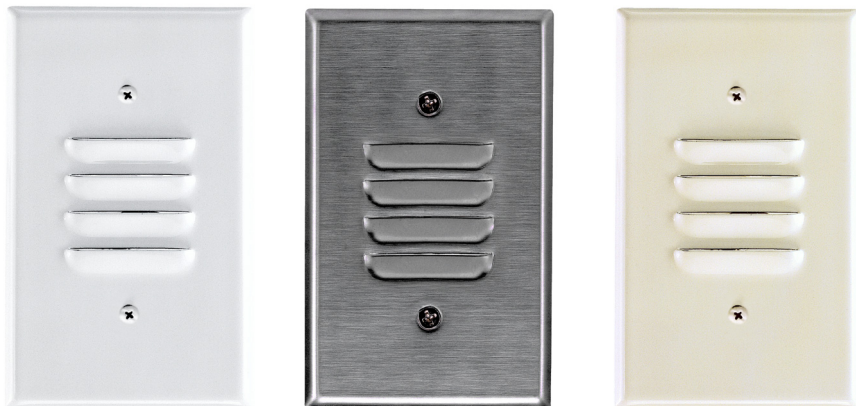

## LED Mini Step Light

LED Mini Step Light

### DESCRIPTION

The 8908 Series Mini LED Step Light is a easy-to-install low profile fixture that produces an attractive glow. Ideal for lighting low light areas such as corridors or pathways, and can be mounted vertically or horizontally.

#### Dimensions

- Height 4.5" x Width 2.75"