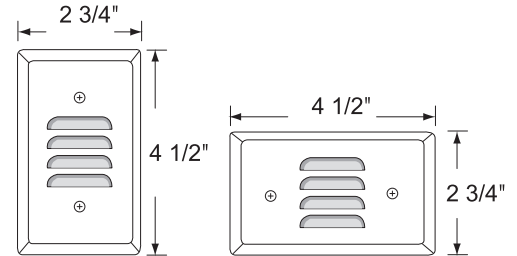

8908 Series

120V-60Hz

Catalog #:		Type
Project:		Date
Prepared by:		

LED Mini Step Light

LED Mini Step Light

DESCRIPTION

The 8908 Series Mini LED Step Light is a easy-to-install low profile fixture that produces an attractive glow. Ideal for lighting low light areas such as corridors or pathways, and can be mounted vertically or horizontally.

DESIGN FEATURES

Construction

- IC rated for direct contact w/ insulation
- Horizontal and vertical louvered front cover included

Electrical

- 120V-60Hz
- 50,000 hour projected life
- LED
- 1Watt
- Available in 3500K
- CRI 80

Dimensions

- Height 4.5" x Width 2.75"

Finish

- Available in White, brushed aluminum, and light almond

Certifications

- UL listed for damp location
- 5 year limited warranty

ORDERING		Example: 8908WW		
Model #	Finish			
8908				
8908	BA	:	Brushed Aluminum	
	LAL			Light Almond
	WW			White