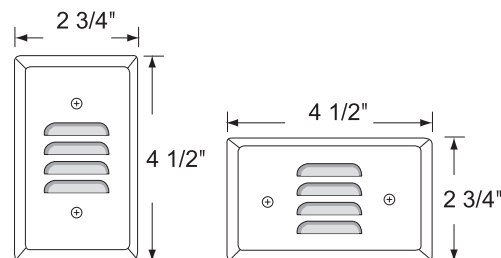

Dimensions

- Height 4.5" x Width 2.75"

Finish

- Available in White, brushed aluminum, and light almond

Certifications

- UL listed for damp location
- 5 year limited warranty

ORDERING		Example: 8908WW		
Model #	Finish			
8908				
8908	BA	:	Brushed Aluminum	
	LAL			Light Almond
	WW			White

8908 Series

120V-60Hz

Catalog #:		Type
Project:		Date
Prepared by:		

LED Mini Step Light

LED Mini Step Light

DESCRIPTION

The 8908 Series Mini LED Step Light is a easy-to-install low profile fixture that produces an attractive glow. Ideal for lighting low light areas such as corridors or pathways, and can be mounted vertically or horizontally.

Dimensions

- Height 4.5" x Width 2.75"

Finish

- Available in White, brushed aluminum, and light almond

Certifications

- UL listed for damp location
- 5 year limited warranty

ORDERING		Example: 8908WW	
Model #	Finish		
8908			
8908	BA LAL WW	:	Brushed Aluminum Light Almond White