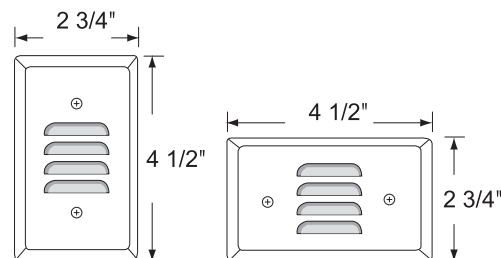

8908 Series

120V-60Hz

Catalog #:		Type
Project:		Date
Prepared by:		

LED Mini Step Light

LED Mini Step Light

DESCRIPTION

The 8908 Series Mini LED Step Light is a easy-to-install low profile fixture that produces an attractive glow. Ideal for lighting low light areas such as corridors or pathways, and can be mounted vertically or horizontally.

DESIGN FEATURES

Construction

- IC rated for direct contact w/ insulation
- Horizontal and vertical louvered front cover included

Electrical

- 120V-60Hz
- 50,000 hour projected life
- LED
- 1Watt
- Available in 3500K
- CRI 80

Dimensions

- Height 4.5" x Width 2.75"

Finish

- Available in White, brushed aluminum, and light almond

Certifications

- UL listed for damp location
- 5 year limited warranty

ORDERING		Example: 8908WW		
Model #	Finish			
8908				
8908	BA	:	Brushed Aluminum	
	LAL			Light Almond
	WW			White