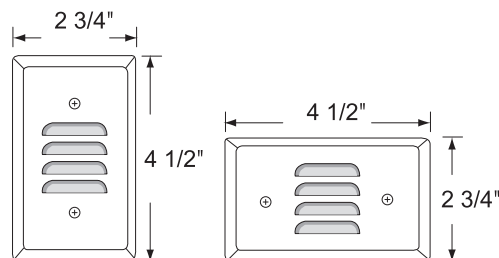

8908 Series

120V-60Hz

Catalog #:		Type
Project:		Date
Prepared by:		

LED Mini Step Light

LED Mini Step Light

DESCRIPTION

The 8908 Series Mini LED Step Light is a easy-to-install low profile fixture that produces an attractive glow. Ideal for lighting low light areas such as corridors or pathways, and can be mounted vertically or horizontally.

DESIGN FEATURES

Construction

- IC rated for direct contact w/ insulation
- Horizontal and vertical louvered front cover included

Electrical

- 120V-60Hz
- 50,000 hour projected life
- LED
- 1Watt
- Available in 3500K
- CRI 80

Dimensions

- Height 4.5" x Width 2.75"

Finish

- Available in White, brushed aluminum, and light almond

Certifications

- UL listed for damp location
- 5 year limited warranty

ORDERING		Example: 8908WW		
Model #	Finish			
8908				
8908	BA	:	Brushed Aluminum	
	LAL			Light Almond
	WW			White

Dimensions

- Height 4.5" x Width 2.75"

Finish

- Available in White, brushed aluminum, and light almond

Certifications

- UL listed for damp location
- 5 year limited warranty

ORDERING		Example: 8908WW	
Model #	Finish		
8908			
8908	BA LAL WW	:	Brushed Aluminum Light Almond White