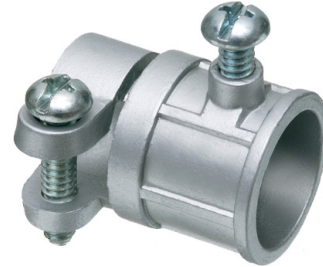

## **Part : 862**

Description: Combination Coupling (EMT Set-Screw to Flex)

Listing: ULCSA

Country of Origin: USA

Weight: 0.122 lbs/each

Height: 1.975"

Width: 1.553"

Cable Range: 1.100 - 1.100

EMT Size: 3/4"

Flex Cable Size: 3/4"

Trade Size: 3/4"

## **Packaging**

Unit: 25 pcs

Standard: 100 pcs

## Part : 862

Description: Combination Coupling (EMT Set-Screw to Flex)

Listing: ULCSA

Country of Origin: USA

Weight: 0.122 lbs/each

Height: 1.975"

Width: 1.553"

Cable Range: 1.100 - 1.100