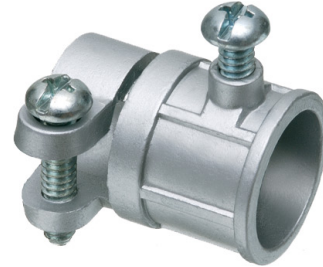

A Arlington

Part : 861

Description: Combination Coupling (EMT Set-Screw to Flex)

Listing: ULCSA

Country of Origin: USA

Weight: 0.088 lbs/each

Height: 1.645"

Width: 1.363"

Cable Range: 0.850 - 0.910

EMT Size: 1/2"

Flex Cable Size: 1/2"

Trade Size: 1/2"

Packaging

Unit: 25 pcs

Standard: 250 pcs

A Arlington

Part : 861

Description: Combination Coupling (EMT Set-Screw to Flex)

Listing: ULCSA

Country of Origin: USA

Weight: 0.088 lbs/each

Height: 1.645"

Width: 1.363"

Cable Range: 0.850 - 0.910