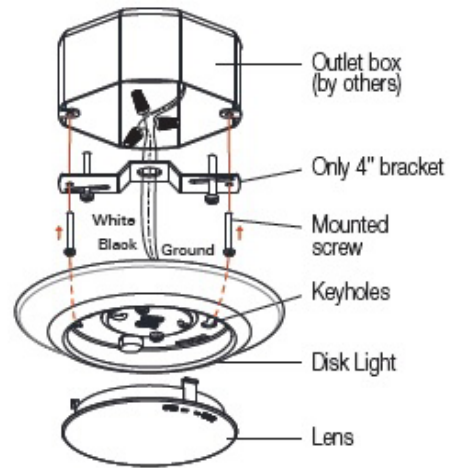

Installation

- Mounting bracket fits most 3/O (3") or 4/O (4") j-box applications
- Dimensions: 7-3/8" Ø x 1-1/4" Height

Lens

- Frosted polycarbonate lens protects LEDs and provides a uniform distribution of light

6" LED Disc Light

8556

120V or 277V

Catalog #:		Type
Project:		Date
Prepared by:		

6" LED Disc Light

**Also available:**

As a retrofit with torsion springs and an E26 base adapter

DESCRIPTION

The 8556 is a 6" LED Disc Light that makes upgrading to an energy efficient LED down light solution easier than ever. Flexible for use in both retrofit and new construction applications, and suitable for use in wet locations, this is a ideal choice for most any residential or light-commercial application.