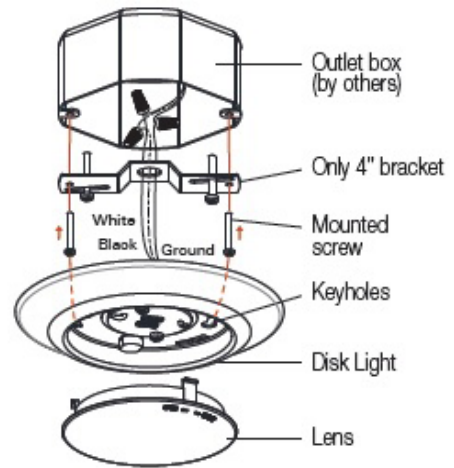

8556

120V or 277V

Catalog #:		Type
Project:		Date
Prepared by:		

6" LED Disc Light

**Also available:**

As a retrofit with torsion springs and an E26 base adapter

DESCRIPTION

The 8556 is a 6" LED Disc Light that makes upgrading to an energy efficient LED down light solution easier than ever. Flexible for use in both retrofit and new construction applications, and suitable for use in wet locations, this is a ideal choice for most any residential or light-commercial application.

DESIGN FEATURES

Construction

- Spun aluminum housing provides ample heatsinking
- Frosted polycarbonate lens

Electrical

- 120V or 277V
- Triac dimmable down to 10%
- Suitable for use in wet locations
- 50,000 hour projected life
- 8556-90: 90 CRI | 15W | 1000Lm
- 8556-80: 80 CRI | 15W | 850Lm
- Max fixture load is 30 fixtures per 600W dimmer
- Retrofit version includes torsion springs for mounting in most 5/6" housings and an E26 base adapter
- Available in 3000 or 4000K

Installation

- Mounting bracket fits most 3/O (3") or 4/O (4") j-box applications
- Dimensions: 7-3/8" Ø x 1-1/4" Height

Lens

- Frosted polycarbonate lens protects LEDs and provides a uniform distribution of light