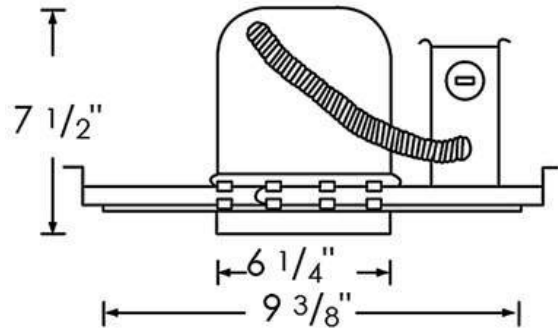

Additional Information

1. Socket is adjustable for proper positioning of different lamps types.
2. Adjusts to fit up to 1-1/4" ceiling thickness.
3. 7-1/2" height allows use in 2" x 8" joist construction.

RP

LIGHTING • FANS

Type:
Project:
Comments:
Prepared By:

Part #	8102HAQ-K
Category #:	8102
Family:	Recessed
Product Category:	Recessed Down Light
Description:	6" Airtight Incandescent Recessed Down Light w/ socket bracket
Design Features	
Connectors	3 part quick connectors pre installed in all J Boxes
Construction	New construction
Thermal Protection	Protected against misuse of insulation and improper wiring
IC Rating	IC rated for direct contact with non cellulose type insulation
J Box	UL Listed for feed through wiring (4 in-4 out) and seven 1/2" knockouts
Bar hangers	Pre installed allowing for position at any point w/in a 24" joist span. Can be turned 90° on plaster frame, & to fit T-bar spine w/out additional clamps for use in drop ceilings.
Nails	Pre installed captive nails on bar hangers
Wattage	Up to 90W
Voltage	120V-60Hz
Warranty	1 year limited warranty
Lamp	A19, PAR30/38, BR30/38, LED retro
Listing	
ETL/UL	UL certified for damp location
Meets Washington's State energy code for restricted airflow	