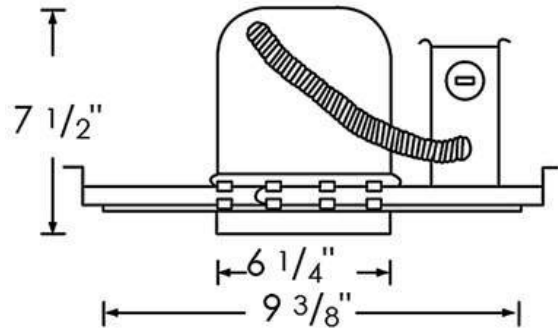

## Additional Information

---

1. Socket is adjustable for proper positioning of different lamps types.
2. Adjusts to fit up to 1-1/4" ceiling thickness.
3. 7-1/2" height allows use in 2" x 8" joist construction.

RP

LIGHTING • FANS

Type:
Project:
Comments:
Prepared By:

<b>Part #</b>	<b>8102HAQ-K</b>
Category #:	8102
Family:	Recessed
Product Category:	Recessed Down Light
Description:	6" Airtight Incandescent Recessed Down Light w/ socket bracket
<b>Design Features</b>	
Connectors	3 part quick connectors pre installed in all J Boxes
Construction	New construction
Thermal Protection	Protected against misuse of insulation and improper wiring
IC Rating	IC rated for direct contact with non cellulose type insulation
J Box	UL Listed for feed through wiring (4 in-4 out) and seven 1/2" knockouts
Bar hangers	Pre installed allowing for position at any point w/in a 24" joist span. Can be turned 90° on plaster frame, & to fit T-bar spine w/out additional clamps for use in drop ceilings.
Nails	Pre installed captive nails on bar hangers
Wattage	Up to 90W
Voltage	120V-60Hz
<b>Warranty</b>	<b>1 year limited warranty</b>
Lamp	A19, PAR30/38, BR30/38, LED retro
<b>Listing</b>	
ETL/UL	UL certified for damp location
Meets Washington's State energy code for restricted airflow	