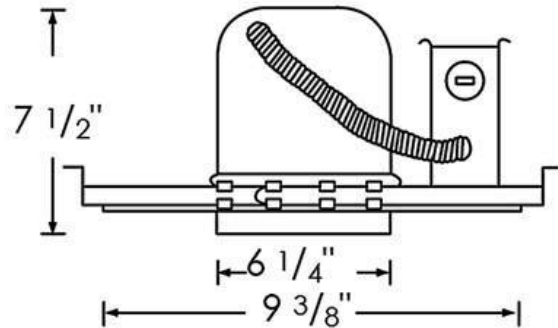

RP

LIGHTING • FANS

Type:
Project:
Comments:
Prepared By:

Part #	8102HAQ-K
Category #:	8102
Family:	Recessed
Product Category:	Recessed Down Light
Description:	6" Airtight Incandescent Recessed Down Light w/ socket bracket
Design Features	
Connectors	3 part quick connectors pre installed in all J Boxes
Construction	New construction
Thermal Protection	Protected against misuse of insulation and improper wiring
IC Rating	IC rated for direct contact with non cellulose type insulation
J Box	UL Listed for feed through wiring (4 in-4 out) and seven 1/2" knockouts
Bar hangers	Pre installed allowing for position at any point w/in a 24" joist span. Can be turned 90° on plaster frame, & to fit T-bar spine w/out additional clamps for use in drop ceilings.
Nails	Pre installed captive nails on bar hangers
Wattage	Up to 90W
Voltage	120V-60Hz
Warranty	1 year limited warranty
Lamp	A19, PAR30/38, BR30/38, LED retro
Listing	
ETL/UL	UL certified for damp location
Meets Washington's State energy code for restricted airflow	

Additional Information

1. Socket is adjustable for proper positioning of different lamps types.
2. Adjusts to fit up to 1-1/4" ceiling thickness.
3. 7-1/2" height allows use in 2" x 8" joist construction.