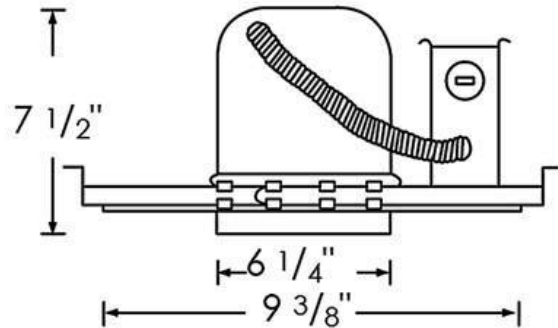

RP

LIGHTING • FANS

Type:
Project:
Comments:
Prepared By:

<b>Part #</b>	<b>8102HAQ-K</b>
Category #:	8102
Family:	Recessed
Product Category:	Recessed Down Light
Description:	6" Airtight Incandescent Recessed Down Light w/ socket bracket
<b>Design Features</b>	
Connectors	3 part quick connectors pre installed in all J Boxes
Construction	New construction
Thermal Protection	Protected against misuse of insulation and improper wiring
IC Rating	IC rated for direct contact with non cellulose type insulation
J Box	UL Listed for feed through wiring (4 in-4 out) and seven 1/2" knockouts
Bar hangers	Pre installed allowing for position at any point w/in a 24" joist span. Can be turned 90° on plaster frame, & to fit T-bar spine w/out additional clamps for use in drop ceilings.
Nails	Pre installed captive nails on bar hangers
Wattage	Up to 90W
Voltage	120V-60Hz
<b>Warranty</b>	<b>1 year limited warranty</b>
Lamp	A19, PAR30/38, BR30/38, LED retro
<b>Listing</b>	
ETL/UL	UL certified for damp location
Meets Washington's State energy code for restricted airflow	

## Additional Information

---

1. Socket is adjustable for proper positioning of different lamps types.
2. Adjusts to fit up to 1-1/4" ceiling thickness.
3. 7-1/2" height allows use in 2" x 8" joist construction.