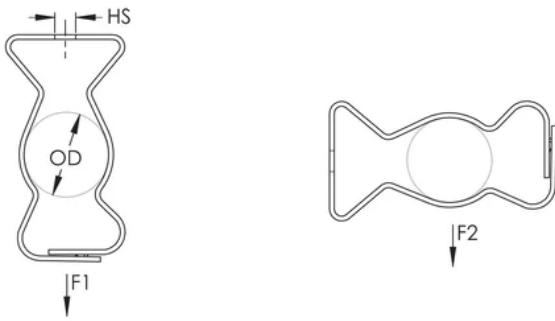

Static Load 1 (F1): 100lb

Static Load 2 (F2): 25lb

DIAGRAMS

WARNING

nVent products shall be installed and used only as indicated in nVent's product instruction sheets and training materials. Instruction sheets are available at www.nvent.com and from your nVent customer service representative. Improper installation, misuse, misapplication or other failure to completely follow nVent's instructions and warnings may cause product malfunction, property damage, serious bodily injury and death and/or void your warranty.

North America

+1.800.753.9221
Option 1 – Customer Care
Option 2 – Technical Support

Europe

Netherlands:
+31 800-0200135
France:
+33 800 901 793

Europe

Germany:
800 1890272
Other Countries:
+31 13 5835404

APAC

Shanghai:
+ 86 21 2412 1618/19
Sydney:
+61 2 9751 8500

Our powerful portfolio of brands:
nVent.com CADDY ERICO HOFFMAN RAYCHEM SCHROFF
TRACER