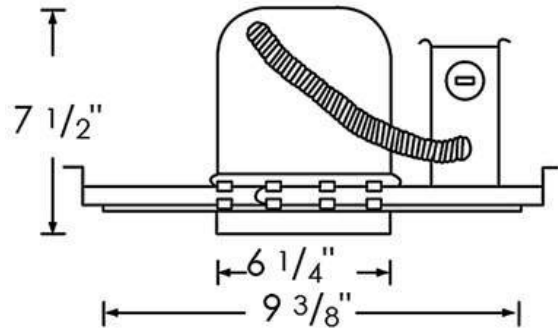

RP

LIGHTING • FANS

Type:
Project:
Comments:
Prepared By:

Part #	8102HAQ-K
Category #:	8102
Family:	Recessed
Product Category:	Recessed Down Light
Description:	6" Airtight Incandescent Recessed Down Light w/ socket bracket
Design Features	
Connectors	3 part quick connectors pre installed in all J Boxes
Construction	New construction
Thermal Protection	Protected against misuse of insulation and improper wiring
IC Rating	IC rated for direct contact with non cellulose type insulation
J Box	UL Listed for feed through wiring (4 in-4 out) and seven 1/2" knockouts
Bar hangers	Pre installed allowing for position at any point w/in a 24" joist span. Can be turned 90° on plaster frame, & to fit T-bar spine w/out additional clamps for use in drop ceilings.
Nails	Pre installed captive nails on bar hangers
Wattage	Up to 90W
Voltage	120V-60Hz
Warranty	1 year limited warranty
Lamp	A19, PAR30/38, BR30/38, LED retro
Listing	
ETL/UL	UL certified for damp location
Meets Washington's State energy code for restricted airflow	

Additional Information

1. Socket is adjustable for proper positioning of different lamps types.
2. Adjusts to fit up to 1-1/4" ceiling thickness.
3. 7-1/2" height allows use in 2" x 8" joist construction.