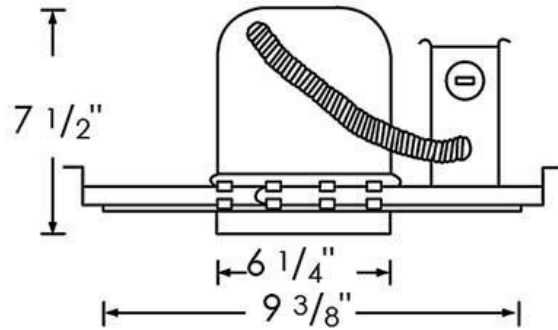

## Additional Information

---

1. Socket is adjustable for proper positioning of different lamps types.
2. Adjusts to fit up to 1-1/4" ceiling thickness.
3. 7-1/2" height allows use in 2" x 8" joist construction.

RP

LIGHTING • FANS

Type:
Project:
Comments:
Prepared By:

<b>Part #</b>	<b>8102HAQ-K</b>
Category #:	8102
Family:	Recessed
Product Category:	Recessed Down Light
Description:	6" Airtight Incandescent Recessed Down Light w/ socket bracket
<b>Design Features</b>	
Connectors	3 part quick connectors pre installed in all J Boxes
Construction	New construction
Thermal Protection	Protected against misuse of insulation and improper wiring
IC Rating	IC rated for direct contact with non cellulose type insulation
J Box	UL Listed for feed through wiring (4 in-4 out) and seven 1/2" knockouts
Bar hangers	Pre installed allowing for position at any point w/in a 24" joist span. Can be turned 90° on plaster frame, & to fit T-bar spine w/out additional clamps for use in drop ceilings.
Nails	Pre installed captive nails on bar hangers
Wattage	Up to 90W
Voltage	120V-60Hz
<b>Warranty</b>	<b>1 year limited warranty</b>
Lamp	A19, PAR30/38, BR30/38, LED retro
<b>Listing</b>	
ETL/UL	UL certified for damp location
Meets Washington's State energy code for restricted airflow	