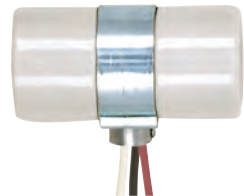

80-1081
Glazed
660W-250V

Three Light Porcelain Socket w/ 1/8 IP Slip Hole w/Metal Strap

Cat No.	Leads	Screw Shell	Master
80-1082	24" AWM 150°	Aluminum	100 Bulk

80-1082
Glazed
660W-250V

Medium Base Lampholders

80-1330
Glazed
660W-250V

Twin Porcelain Socket w/Flange Bushing Cap

Cat No.	Leads	Cap	Screw Shell	Master
80-1314	9" AWM B/W 150°	1/8 IPS	CSSNP	100/10

80-1314
Glazed
660W-250V

Twin Porcelain Socket w/Top Bracket Pre-Wired

Cat No.	Leads	Cap	Screw Shell	Master
80-2492	9" AWM B/W 150°	1/8 IPS	CSSNP	100/10

80-2492
Glazed
660W-250V

Twin 2 Circuit-3 Wire Porcelain Socket w/Single 1/8 IP Bushing

Cat No.	Leads	Cap	Screw Shell	Master
80-1081	24" AWM 150°	1/8 IPS	CSSNP	100/10

80-1081
Glazed
660W-250V

Three Light Porcelain Socket w/ 1/8 IP Slip Hole w/Metal Strap

Cat No.	Leads	Screw Shell	Master
80-1082	24" AWM 150°	Aluminum	100 Bulk

80-1082
Glazed
660W-250V