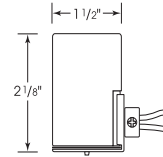

Medium Base Lampholders

Porcelain—Pre-Wired Sockets

SOCKETS & LAMP HOLDERS

Keyless Porcelain Socket w/Side Mount Bushing

Cat No.	Leads	Cap	Screw Shell	Master
80-1330	9" AWM B/W 150°	1/8 IPS	CSSNP	100/10
80-1445	12" AWM B/W 105°	1/8 IPS	CSSNP	200/10
80-1329	36" - 18/2 SPT-2 105° Clear Gold	1/8 IPS	CSSNP	100/10