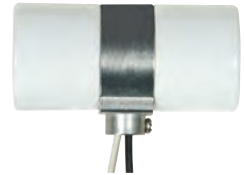

80-1081
Glazed
660W-250V

Three Light Porcelain Socket w/ 1/8 IP Slip Hole w/Metal Strap

Cat No.	Leads	Screw Shell	Master
80-1082	24" AWM 150°	Aluminum	100 Bulk

80-1082
Glazed
660W-250V

Medium Base Lampholders

80-1330
Glazed
660W-250V

Twin Porcelain Socket w/Flange Bushing Cap

Cat No.	Leads	Cap	Screw Shell	Master
80-1314	9" AWM B/W 150°	1/8 IPS	CSSNP	100/10

80-1314
Glazed
660W-250V

Twin Porcelain Socket w/Top Bracket Pre-Wired

Cat No.	Leads	Cap	Screw Shell	Master
80-2492	9" AWM B/W 150°	1/8 IPS	CSSNP	100/10

80-2492
Glazed
660W-250V

Twin 2 Circuit-3 Wire Porcelain Socket w/Single 1/8 IP Bushing

Cat No.	Leads	Cap	Screw Shell	Master
80-1081	24" AWM 150°	1/8 IPS	CSSNP	100/10

80-1081
Glazed
660W-250V

Three Light Porcelain Socket w/ 1/8 IP Slip Hole w/Metal Strap

Cat No.	Leads	Screw Shell	Master
80-1082	24" AWM 150°	Aluminum	100 Bulk

80-1082
Glazed
660W-250V