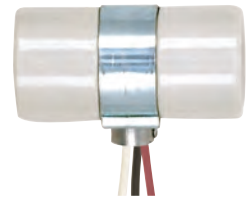

Medium Base Lampholders

Porcelain—Pre-Wired Sockets

SOCKETS & LAMP HOLDERS

Keyless Porcelain Socket w/Side Mount Bushing

Cat No.	Leads	Cap	Screw Shell	Master
80-1330	9" AWM B/W 150°	1/8 IPS	CSSNP	100/10
80-1445	12" AWM B/W 105°	1/8 IPS	CSSNP	200/10
80-1329	36" - 18/2 SPT-2 105° Clear Gold	1/8 IPS	CSSNP	100/10

80-1330
Glazed
660W-250V

Twin Porcelain Socket w/Flange Bushing Cap

Cat No.	Leads	Cap	Screw Shell	Master
80-1314	9" AWM B/W 150°	1/8 IPS	CSSNP	100/10

80-1314
Glazed
660W-250V

Twin Porcelain Socket w/Top Bracket Pre-Wired

Cat No.	Leads	Cap	Screw Shell	Master
80-2492	9" AWM B/W 150°	1/8 IPS	CSSNP	100/10

80-2492
Glazed
660W-250V

Twin 2 Circuit-3 Wire Porcelain Socket w/Single 1/8 IP Bushing

Cat No.	Leads	Cap	Screw Shell	Master
80-1081	24" AWM 150°	1/8 IPS	CSSNP	100/10

80-1081
Glazed
660W-250V

Three Light Porcelain Socket w/ 1/8 IP Slip Hole w/Metal Strap

Cat No.	Leads	Screw Shell	Master
80-1082	24" AWM 150°	Aluminum	100 Bulk

80-1082
Glazed
660W-250V

Medium Base Lampholders