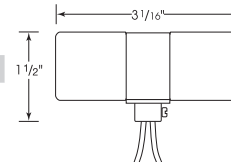

Twin Porcelain Socket w/Top Bracket Pre-Wired

Cat No.	Leads	Cap	Screw Shell	Master
80-2492	9" AWM B/W 150°	1/8 IPS	CSSNP	100/10

80-2492
Glazed
660W-250V