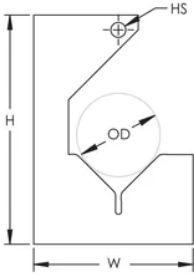

Material: Steel

Finish: Plain

Outer Diameter (OD): 1" Max

Hole Size (HS): 0.19"

Height (H): 2.88"

Width (W): 2"

DIAGRAMS

WARNING

Requires a self-tapping screw to install

PRODUCT ATTRIBUTES

Material: Steel

Finish: Plain

Outer Diameter (OD): 1" Max

Hole Size (HS): 0.19"

Height (H): 2.88"

Width (W): 2"