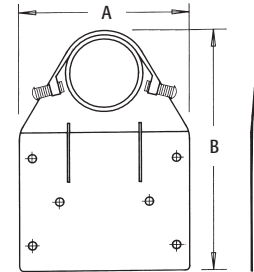

Aluminum Roof Flashing

Cast aluminum. Includes set-screw(s) to secure pipe and compound.

723

726

CATALOG NUMBER	UPC/DCI/NAED MFG #018997	TRADE SIZE	STD PKG	DIM A	DIM B
723	00723	1-1/4	10	7.250	9.500
724	00724	1-1/2	10	9.000	11.000
725	00725	2	5	9.000	11.000
726	00726	1-1/4 to 2	10	7.750	15.000

UL/CSA not applicable.

723

726

Aluminum Roof Flashing

Cast aluminum. Includes set-screw(s) to secure pipe and compound.

723

726

CATALOG NUMBER	UPC/DCI/NAED MFG #018997	TRADE SIZE	STD PKG	DIM A	DIM B
723	00723	1-1/4	10	7.250	9.500
724	00724	1-1/2	10	9.000	11.000
725	00725	2	5	9.000	11.000
726	00726	1-1/4 to 2	10	7.750	15.000