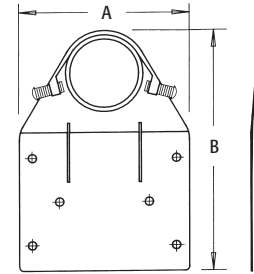

Aluminum Roof Flashing

Cast aluminum. Includes set-screw(s) to secure pipe and compound.

CATALOG NUMBER	UPC/DCI/NAED MFG #018997	TRADE SIZE	STD PKG	DIM A	DIM B
723	00723	1-1/4	10	7.250	9.500
724	00724	1-1/2	10	9.000	11.000
725	00725	2	5	9.000	11.000
726	00726	1-1/4 to 2	10	7.750	15.000

UL/CSA not applicable.

726