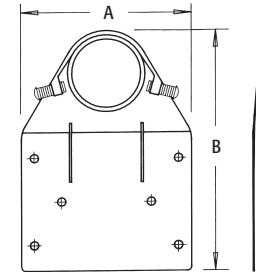

Aluminum Roof Flashing

Cast aluminum. Includes set-screw(s) to secure pipe and compound.

CATALOG NUMBER	UPC/DCI/NAED MFG #018997	TRADE SIZE	STD PKG	DIM A	DIM B
723	00723	1-1/4	10	7.250	9.500
724	00724	1-1/2	10	9.000	11.000
725	00725	2	5	9.000	11.000
726	00726	1-1/4 to 2	10	7.750	15.000

UL/CSA not applicable.

726