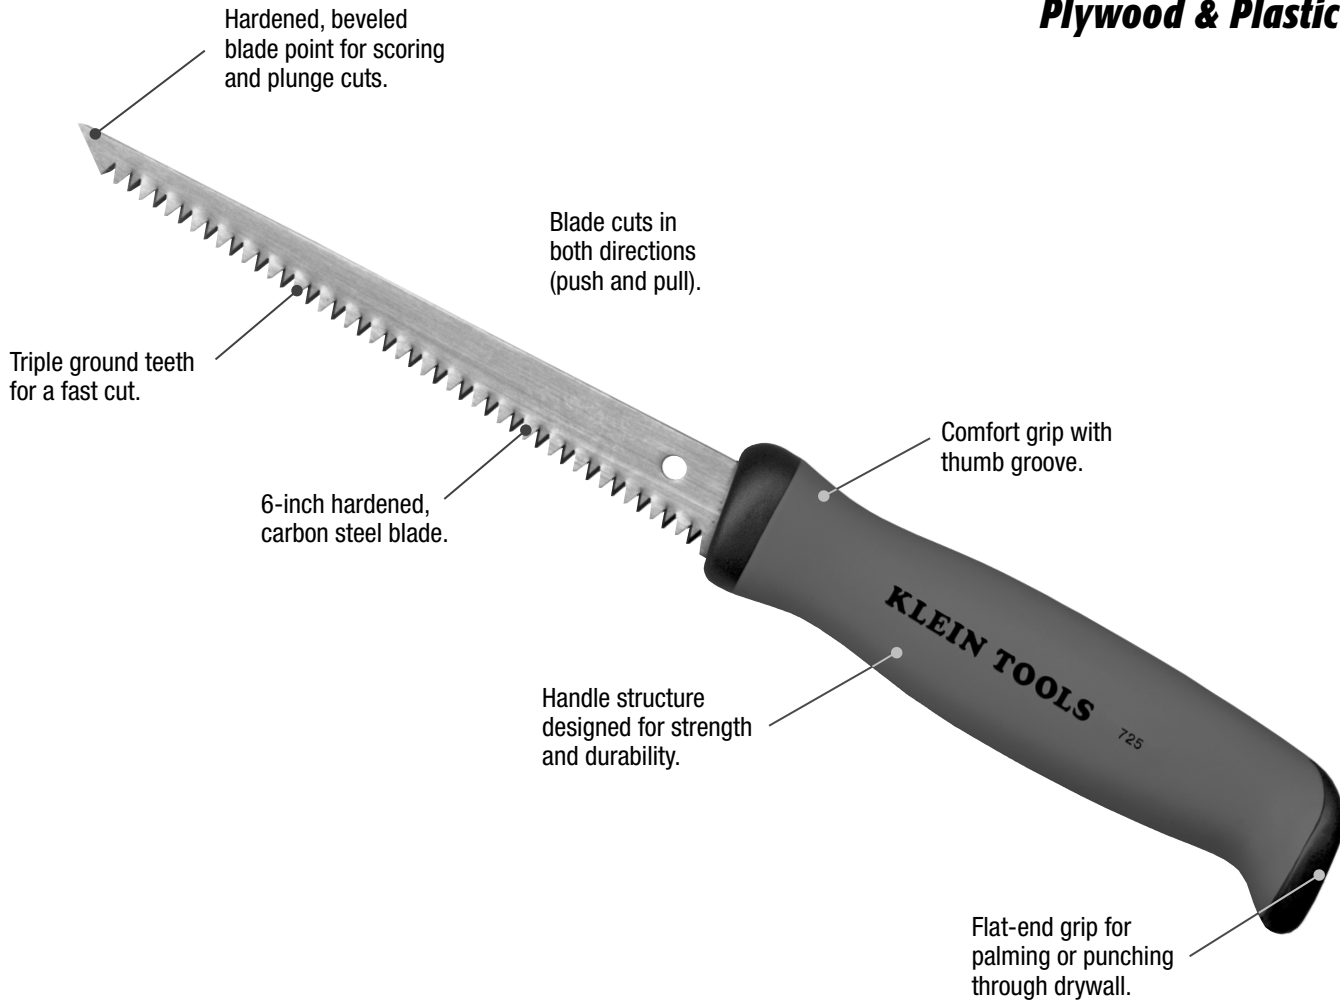

Handy, Versatile Jab Saw Cuts Through the Job in a Hurry!

Introducing Klein's new tough and durable jab saw. The hardened, carbon steel blade and comfort-cushion grip handle makes it easy for cutting drywall, wallboard, plywood, and plastic. The 6-inch blade with precision-ground teeth cuts materials easily on an angle or a curve, and in both directions (push and pull). The sharpened tip provides easy drywall start-up without drilling. The flat-end handle design makes it convenient for palming or punching through drywall. This versatile cutting tool is perfect for any professional who needs to cut openings for a multitude of applications like electrical outlets, switches, and boxes in existing walls.

Features

Cuts Drywall, Wallboard, Plywood & Plastic

▲ WARNINGS:

- Always wear approved eye protection.
- Never use on or near live electrical circuits.
- Never use blade as a prying device as blades may break and cause injury.

Ordering Information

	Cat. No.	UPC No. 0-92644+	Description	Overall Length
NEW!	725	31000-3	Jab Saw, Multiuse	12" (305 mm)