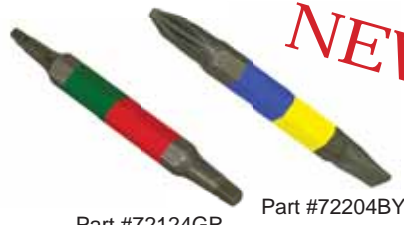

RACKY BITS

COLOUR CODED DRIVE BITS

Makes bit selection **FASTER**,
EASIER and more
EFFICIENT!!

Magnetic Hex Bits

RED	1/4"	Hex Drive
YELLOW	5/16"	Hex Drive
BLUE	3/8"	Hex Drive
BROWN	7/16"	Hex Drive
BLACK	1/2"	Hex Drive

Size and colour availability as shown.

3", 4" & 6" drive bits

2 9/16" & 6" hex bits

Phillips Bits

BLUE	#2 Phillips
LIGHT BLUE	#1 Phillips

Genuine ROBERTSON® Bits

YELLOW	#0 Square Drive
GREEN	#1 Square Drive
RED	#2 Square Drive
BLACK	#3 Square Drive
ORANGE	#4 Square Drive

Part #7000 Series

4" Double Ended Bits

#2 Phillips
1/4" slot

#1 square drive,
#2 square drive

Part #72124GR

Part #72204BY

NEW

Magnetizer/Demagnetizer

Genuine

ROBERTSON® Square drive

SCREW DRIVERS

Part #SD110G
#SD210R
#SD310BK

Great Quality - Great Fit

#1 green robbey

#2 red robbey

#3 black robbey