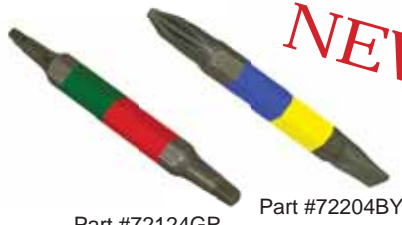

4" Double Ended Bits

#2 Phillips
1/4" slot

#1 square drive,
#2 square drive

Part #72124GR

Part #72204BY

NEW

Magnetizer/Demagnetizer

Magnetizes or demagnetizes
driver bits, tools and small
steel parts instantly!

NEW

COLOUR coding? It's so simple but it works. Racky Bits are easier to use and harder to lose and they make your job easier. If that's not enough, our genuine Robertson® RACKY BITS have hardened tips that fit better and last longer.

Genuine

ROBERTSON® Square drive