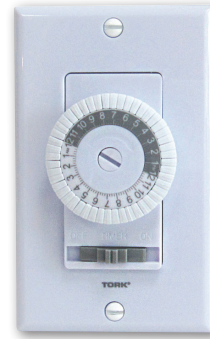

FLEXIBLE:

Removable dial allows installation in multi-gang boxes with decorator style wall plates.

BYPASS SWITCH:

Slide switch for ON, OFF, or TIMER (automatic) operation.

VACATION MODE:

Set timer OFF with no change of tripper settings.

WIRING:

Requires a neutral.

CLOCK FORMAT:

AM/PM marked on dial.

WALL PLATE:

Supplied with single gang decorator wall plate.

SPECIFICATIONS

INPUT VOLTAGE:

120VAC, 60 Hz.

WIRE SIZE:

#14AWG.

OPERATING TEMPERATURE:

+32° F to +104° F (0° C to +40° C).

Project Info:	Type:
Job Ref:	Catalog Number:
Approvals:	Date:

WIRING DIAGRAM

ORDERING INFO

SPECIFICATION SHEET

701B 24 HOUR IN-WALL TIMER

APPLICATIONS

- Porch or patio lighting
- Interior lighting
- Pool
- Entryway

FEATURES

SCHEDULING:

Minimum ON setting is 30 minutes. Dial has 48 captive trippers.