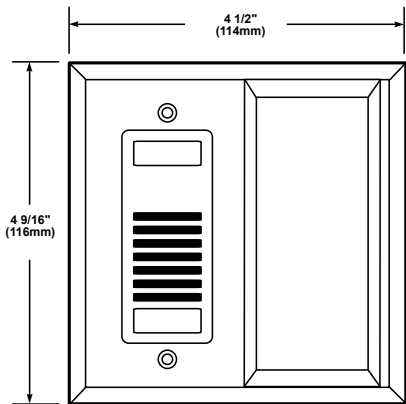

Weights and Dimensions

Cat. No.	Approx. Net Weight (lb.)	Approx. Shipping Weight (lb.)
7007B-N5	0.41	0.59
7007BA-N5	0.41	0.59
7007BB-N5	0.41	0.59
7007BG-N5	0.41	0.59
7007BR-N5	0.41	0.59