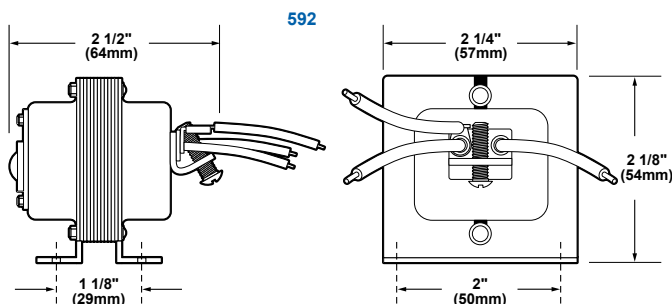

¹AC voltage frequency is 50/60 Hz

Hotel Room Annunciator CFA Series

Technical Information

Connecting 7005-G5 Hotel Room Annunciator

Weights and Dimensions

Cat. No.	Approx. Net Weight (lb.)	Approx. Shipping Weight (lb.)
7005-G5	1.46	1.66
7005A-G5	1.46	1.66
7005B-G5	1.46	1.66
7005G-G5	1.46	1.66
7005R-G5	1.46	1.66