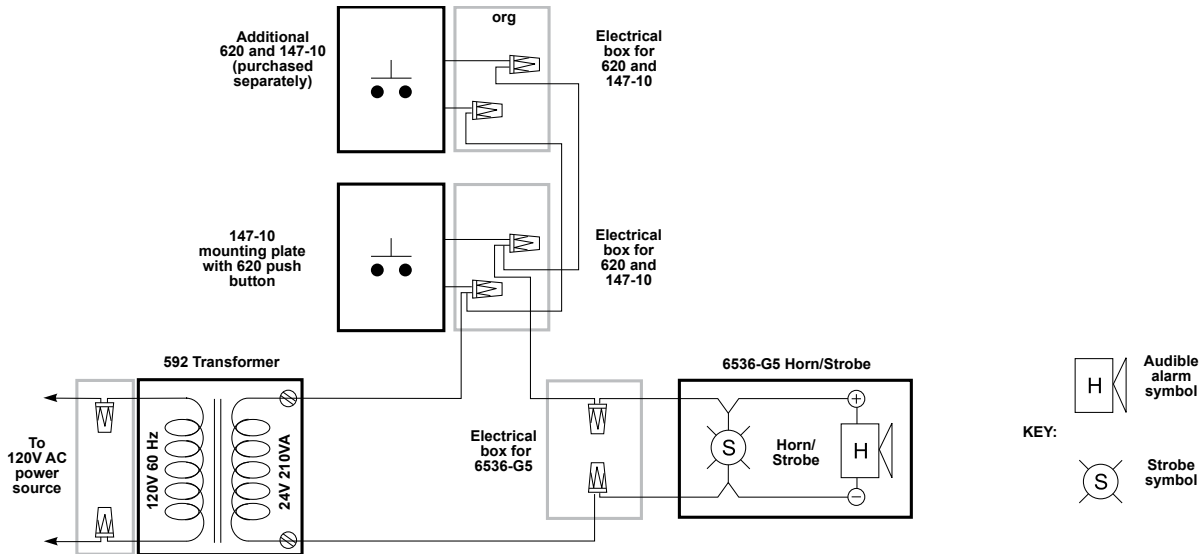

Hotel Room Annunciator CFA Series

Technical Information

Connecting 7005-G5 Hotel Room Annunciator