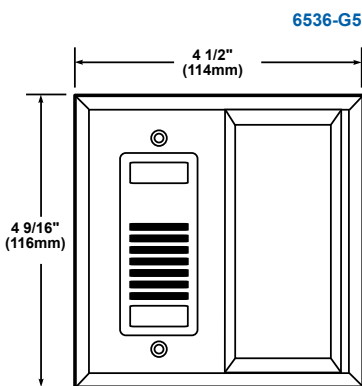

Weights and Dimensions

Cat. No.	Approx. Net Weight (lb.)	Approx. Shipping Weight (lb.)
7005-G5	1.46	1.66
7005A-G5	1.46	1.66
7005B-G5	1.46	1.66
7005G-G5	1.46	1.66
7005R-G5	1.46	1.66