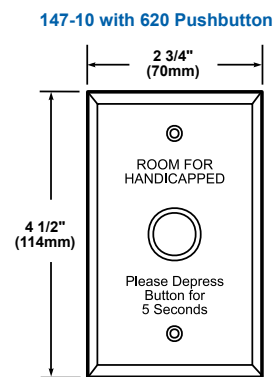

Weights and Dimensions

Cat. No.	Approx. Net Weight (lb.)	Approx. Shipping Weight (lb.)
7005-G5	1.46	1.66
7005A-G5	1.46	1.66
7005B-G5	1.46	1.66
7005G-G5	1.46	1.66
7005R-G5	1.46	1.66