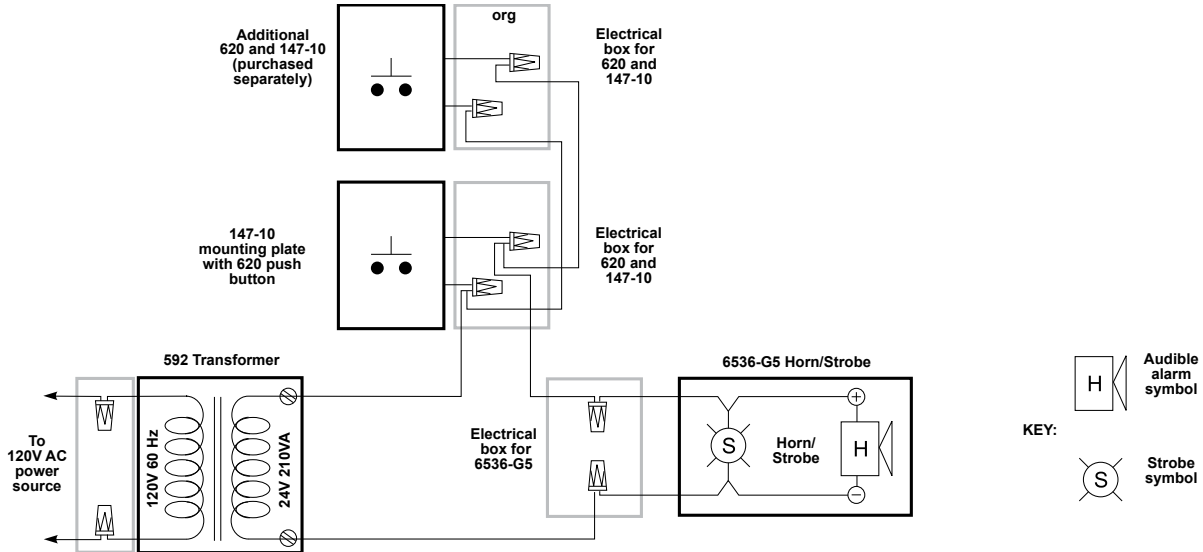

Hotel Room Annunciator CFA Series

Technical Information

Connecting 7005-G5 Hotel Room Annunciator