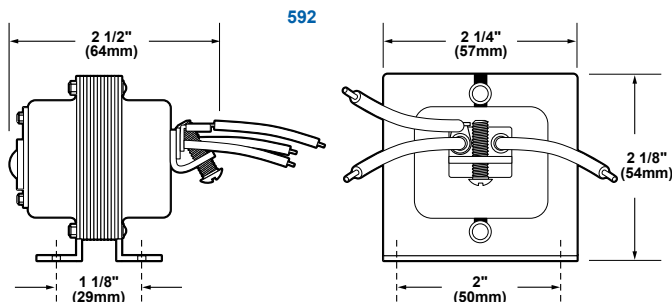

¹AC voltage frequency is 50/60 Hz

Hotel Room Annunciator CFA Series

Technical Information

Connecting 7005-G5 Hotel Room Annunciator

Weights and Dimensions

Cat. No.	Approx. Net Weight (lb.)	Approx. Shipping Weight (lb.)
7005-G5	1.46	1.66
7005A-G5	1.46	1.66
7005B-G5	1.46	1.66
7005G-G5	1.46	1.66
7005R-G5	1.46	1.66