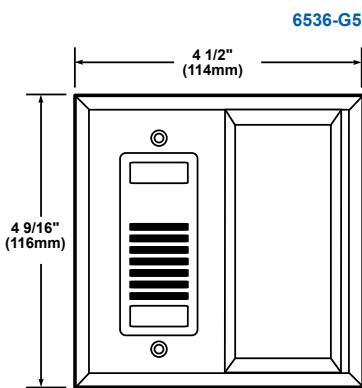

Weights and Dimensions

Cat. No.	Approx. Net Weight (lb.)	Approx. Shipping Weight (lb.)
7005-G5	1.46	1.66
7005A-G5	1.46	1.66
7005B-G5	1.46	1.66
7005G-G5	1.46	1.66
7005R-G5	1.46	1.66