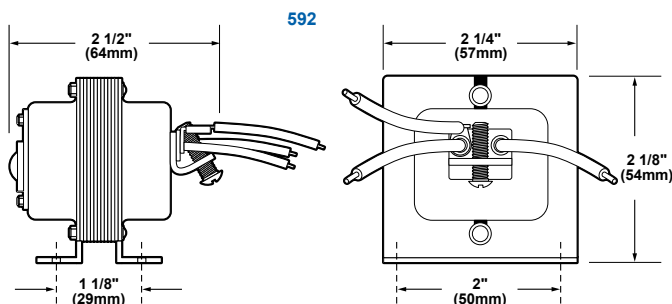

Weights and Dimensions

Cat. No.	Approx. Net Weight (lb.)	Approx. Shipping Weight (lb.)
7005-G5	1.46	1.66
7005A-G5	1.46	1.66
7005B-G5	1.46	1.66
7005G-G5	1.46	1.66
7005R-G5	1.46	1.66