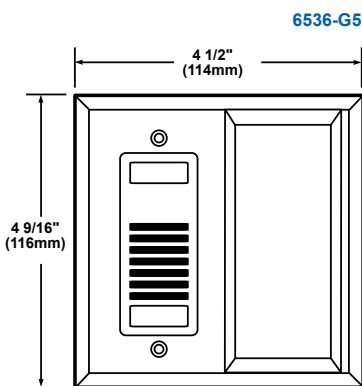

¹AC voltage frequency is 50/60 Hz

Hotel Room Annunciator CFA Series

Technical Information

Connecting 7005-G5 Hotel Room Annunciator

Weights and Dimensions

Cat. No.	Approx. Net Weight (lb.)	Approx. Shipping Weight (lb.)
7005-G5	1.46	1.66
7005A-G5	1.46	1.66
7005B-G5	1.46	1.66
7005G-G5	1.46	1.66
7005R-G5	1.46	1.66