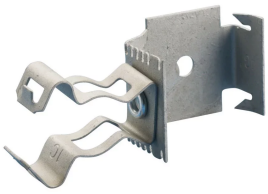

MF-M CONDUIT TO STUD ATTACHMENT, 3/8" FLEXIBLE, 14-2 TO 12-3 MC/AC

CATALOG NUMBER

6MF

CERTIFICATIONS

FEATURES

Easily snaps onto stud

Snap-close conduit support

Fasten to stud with screw for additional support

PRODUCT ATTRIBUTES

Material: Spring Steel

Finish: nVent CADDY Armour

Flexible Conduit Size: 3/8"

MC/AC Cable Size: 14-2 to 12-3

A: 1 3/8" - 1 1/2"