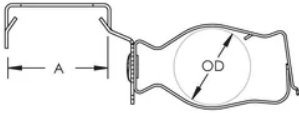

PRODUCT ATTRIBUTES

Material: Spring Steel

Finish: nVent CADDY Armour

Flexible Conduit Size: 3/8"

MC/AC Cable Size: 14-2 to 12-3

A: 1 3/8" - 1 1/2"

DIAGRAMS

WARNING