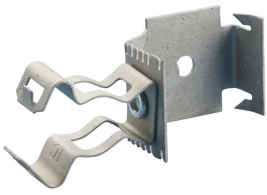

MF-M CONDUIT TO STUD ATTACHMENT, 3/8" FLEXIBLE, 14-2 TO 12-3 MC/AC

CATALOG NUMBER

6MF

CERTIFICATIONS

FEATURES

Easily snaps onto stud

Snap-close conduit support

Fasten to stud with screw for additional support

PRODUCT ATTRIBUTES

Material: Spring Steel

Finish: nVent CADDY Armour

Flexible Conduit Size: 3/8"

MC/AC Cable Size: 14-2 to 12-3

A: 1 3/8" - 1 1/2"

DIAGRAMS

WARNING