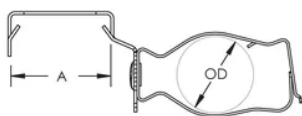

PRODUCT ATTRIBUTES

Material: Spring Steel

Finish: nVent CADDY Armour

Flexible Conduit Size: 3/8"

MC/AC Cable Size: 14-2 to 12-3

A: 1 3/8" - 1 1/2"

DIAGRAMS

WARNING