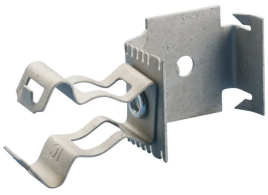

Shanghai:
+ 86 21 2412 1618/19
Sydney:
+61 2 9751 8500

Our powerful portfolio of brands:
nVent.com CADDY ERICO HOFFMAN RAYCHEM SCHROFF
TRACER

MF-M CONDUIT TO STUD ATTACHMENT, 3/8" FLEXIBLE, 14-2 TO 12-3 MC/AC

CATALOG NUMBER

6MF

CERTIFICATIONS

FEATURES

Easily snaps onto stud

Snap-close conduit support

Fasten to stud with screw for additional support

PRODUCT ATTRIBUTES

Material: Spring Steel

Finish: nVent CADDY Armour

Flexible Conduit Size: 3/8"

MC/AC Cable Size: 14-2 to 12-3

A: 1 3/8" - 1 1/2"

DIAGRAMS

WARNING

nVent products shall be installed and used only as indicated in nVent's product instruction sheets and training materials. Instruction sheets are available at www.nvent.com and from your nVent customer service representative. Improper installation, misuse, misapplication or other failure to completely follow nVent's instructions and warnings may cause product malfunction, property damage, serious bodily injury and death and/or void your warranty.