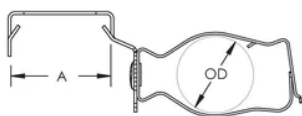

Finish: nVent CADDY Armour

Flexible Conduit Size: 3/8"

MC/AC Cable Size: 14-2 to 12-3

A: 1 3/8" - 1 1/2"

DIAGRAMS

WARNING

nVent products shall be installed and used only as indicated in nVent's product instruction sheets and training materials. Instruction sheets are available at www.nvent.com and from your nVent customer service representative. Improper installation, misuse, misapplication or other failure to completely follow nVent's instructions and warnings may cause product malfunction, property damage, serious bodily injury and death and/or void your warranty.