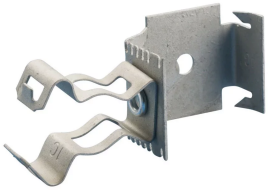

+ 86 21 2412 1618/19

Sydney:

+61 2 9751 8500

Our powerful portfolio of brands:
nVent.com CADDY ERICO HOFFMAN RAYCHEM SCHROFF
TRACER

MF-M CONDUIT TO STUD ATTACHMENT, 3/8" FLEXIBLE, 14-2 TO 12-3 MC/AC

CATALOG NUMBER

6MF

CERTIFICATIONS

FEATURES

Easily snaps onto stud

Snap-close conduit support

Fasten to stud with screw for additional support

PRODUCT ATTRIBUTES

Material: Spring Steel

Finish: nVent CADDY Armour

Flexible Conduit Size: 3/8"

MC/AC Cable Size: 14-2 to 12-3

A: 1 3/8" - 1 1/2"

DIAGRAMS

WARNING

nVent products shall be installed and used only as indicated in nVent's product instruction sheets and training materials. Instruction sheets are available at www.nvent.com and from your nVent customer service representative. Improper installation, misuse, misapplication or other failure to completely follow nVent's instructions and warnings may cause product malfunction, property damage, serious bodily injury and death and/or void your warranty.