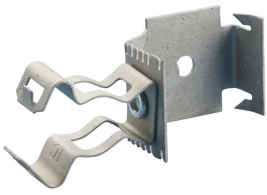

MF-M CONDUIT TO STUD ATTACHMENT, 3/8" FLEXIBLE, 14-2 TO 12-3 MC/AC

CATALOG NUMBER

6MF

CERTIFICATIONS

FEATURES

Easily snaps onto stud

Snap-close conduit support

Fasten to stud with screw for additional support

PRODUCT ATTRIBUTES

Material: Spring Steel

Finish: nVent CADDY Armour

Flexible Conduit Size: 3/8"

MC/AC Cable Size: 14-2 to 12-3

A: 1 3/8" - 1 1/2"

DIAGRAMS

WARNING

Material: Spring Steel

Finish: nVent CADDY Armour

Flexible Conduit Size: 3/8"

MC/AC Cable Size: 14-2 to 12-3

A: 1 3/8" - 1 1/2"

DIAGRAMS

WARNING

nVent products shall be installed and used only as indicated in nVent's product instruction sheets and training materials. Instruction sheets are available at www.nvent.com and from your nVent customer service representative. Improper installation, misuse, misapplication or other failure to completely follow nVent's instructions and warnings may cause product malfunction, property damage, serious bodily injury and death and/or void your warranty.