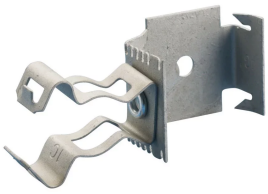

MF-M CONDUIT TO STUD ATTACHMENT, 3/8" FLEXIBLE, 14-2 TO 12-3 MC/AC

CATALOG NUMBER

6MF

CERTIFICATIONS

FEATURES

Easily snaps onto stud

Snap-close conduit support

Fasten to stud with screw for additional support

PRODUCT ATTRIBUTES

Material: Spring Steel

Finish: nVent CADDY Armour

Flexible Conduit Size: 3/8"

MC/AC Cable Size: 14-2 to 12-3

A: 1 3/8" - 1 1/2"

DIAGRAMS

WARNING

6MF

CERTIFICATIONS

FEATURES

Easily snaps onto stud

Snap-close conduit support

Fasten to stud with screw for additional support

PRODUCT ATTRIBUTES

Material: Spring Steel