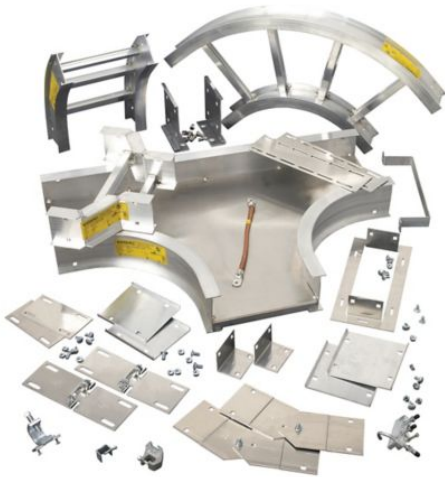

Eaton 6A-06-90HB12

Catalog Number: 6A-06-90HB12

Eaton B-Line series horizontal bend, 6" H x 18.0625" W x 6" L,
Aluminum, 12" radius, 90° angle

General specifications

Product Name	Catalog Number
Eaton B-Line series horizontal bend	6A-06-90HB12
UPC	Product Length/Depth
781011206246	18.0625 in
Product Height	Product Width
6 in	6 in
Product Weight	Certifications
7.6 lb	UL Classified
	CE
	CSA

Photo is representative

Product specifications

Material

Aluminum

Type

Series 2-5 horizontal bend

Angle

90°

Catalog Number: 6A-06-90HB12

Eaton B-Line series horizontal bend, 6" H x 18.0625" W x 6" L,
Aluminum, 12" radius, 90° angle

General specifications

Product Name

Eaton B-Line series horizontal bend

Catalog Number