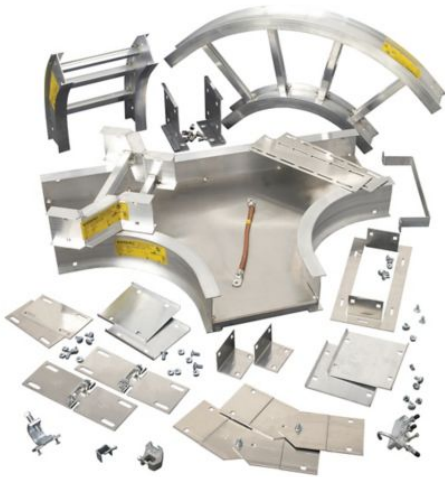

Eaton 6A-06-90HB12

Catalog Number: 6A-06-90HB12

Eaton B-Line series horizontal bend, 6" H x 18.0625" W x 6" L,
Aluminum, 12" radius, 90° angle

General specifications

Product Name	Catalog Number
Eaton B-Line series horizontal bend	6A-06-90HB12
UPC	Product Length/Depth
781011206246	18.0625 in
Product Height	Product Width
6 in	6 in
Product Weight	Certifications
7.6 lb	UL Classified
	CE
	CSA

Catalog Number: 6A-06-90HB12

Eaton B-Line series horizontal bend, 6" H x 18.0625" W x 6" L,
Aluminum, 12" radius, 90° angle

General specifications

Product Name

Eaton B-Line series horizontal bend

Catalog Number

6A-06-90HB12

UPC

781011206246

Product Length/Depth

18.0625 in

Product Height

6 in

Product Width