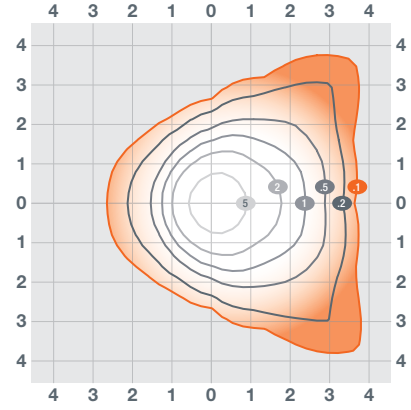

## Photometric Information

40W 15' Mounting Height

60W 18' Mounting Height

80W 20' Mounting Height

120W 25' Mounting Height

LEDVANCE LLC  
 181 Ballardvale Street, Suite 203  
 Wilmington, MA 01887 USA  
 Phone 1-800-LIGHTBULB (1-800-544-4828)  
[www.ledvanceUS.com](http://www.ledvanceUS.com)