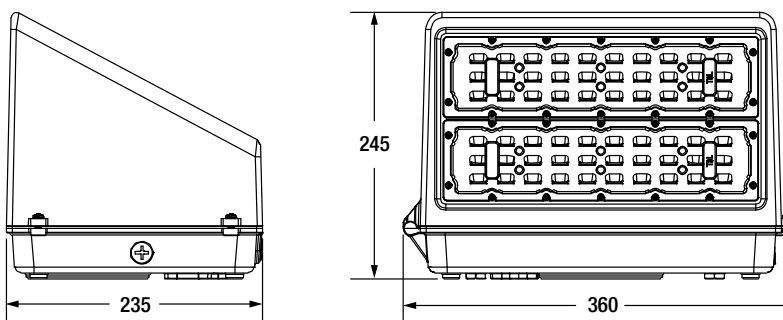

Ordering Guide

WALPAKC	5X	/ XXX	XXX	D	8	SC2	/ C1	/ BZ	/ XX
Product Name	Generation/Size*	Wattage	Voltage	Dimming	CRI	Color Temp	Distribution	Color/Finish	Options
WALPAKC =	5B, 5C	040 = 40 Watts	UNV = 120-277V	D = 0-10V	8 = >80	SC2 = 3000K, 4000K or 5000K	C1 = Type III	BZ = Bronze	P = Photocontrol PE = Photocontrol + Emergency Battery Back-up
Cutoff Wall Pack		060 = 60 Watts	UNH = 120-347V	dimming					
		080 = 80 Watts	DHV= 347/480V						
		120 = 120 Watts							

*5B = 40, 60 or 80W
5C = 120W only

Ordering Information