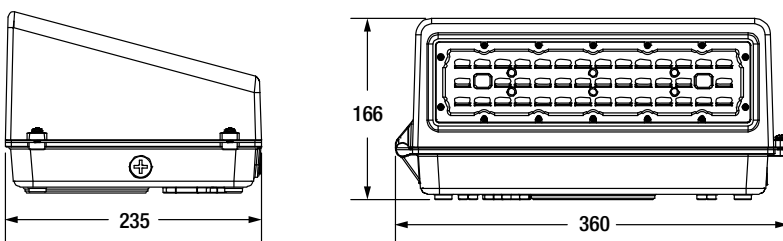

Physical Information

Lamp Description	Length (inches)	Width (inches)	Height (inches)
40W	14.2	9.3	6.5
60W	14.2	9.3	6.5
80W	14.2	9.3	6.5
120W	14.2	9.3	9.6

40/60/80W