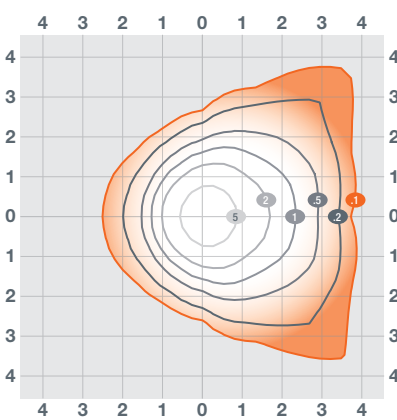

Physical Information

Lamp Description	Length (inches)	Width (inches)	Height (inches)
40W	14.2	9.3	6.5
60W	14.2	9.3	6.5
80W	14.2	9.3	6.5
120W	14.2	9.3	9.6

40/60/80W

120W

Dimensions in mm

Photometric Information

40W 15' Mounting Height

60W 18' Mounting Height

80W 20' Mounting Height

120W 25' Mounting Height

LEDVANCE LLC
 181 Ballardvale Street, Suite 203
 Wilmington, MA 01887 USA
 Phone 1-800-LIGHTBULB (1-800-544-4828)
www.ledvanceUS.com