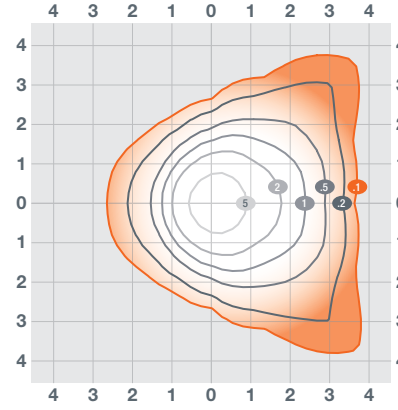

80W 20' Mounting Height