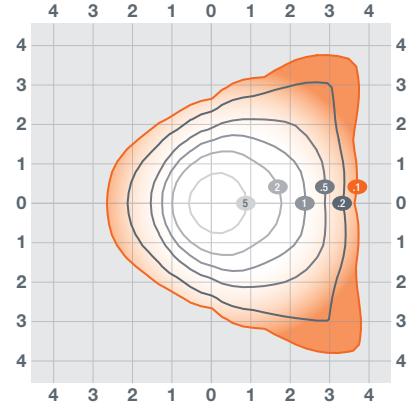

80W 20' Mounting Height