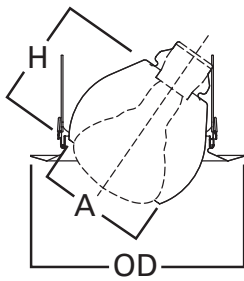

E26 6" Trim Series

DESCRIPTION

Eyeball with 35° tilt max. trim with self-flange in the 6" trim family for use in recessed downlighting. Compatible for use in Halo and other housings.

| | | |
|-------------|--|------|
| Catalog # | | Type |
| Project | | |
| Comments | | Date |
| Prepared by | | |

SPECIFICATION FEATURES

- 35° Tilt max., 360° rotation
- Adjustable eyeball trim for BR30 and PAR30 lamps
- Torsion spring retention
- Socket supporting eyeball
- Self-flanged trim ring sized to hide gaps caused by construction tolerances

Dimensions:

A: 3-15/16" [100mm]
 H: 3-15/16" [100mm]
 OD: 7-3/4" [197mm]

| Housings | | Max Lamp Compatibility |
|----------|----------|----------------------------------|
| H7ICT | H7RICT | |
| H7ICAT | H7RICAT | 50W PAR30S, 75W PAR30L, 65W BR30 |
| E7ICAT | E7RICAT | |
| H7UICAT | | 75W PAR30S, 75W PAR30L, 65W BR30 |
| H7ICTNB | | |
| H7ICATNB | | 50W PAR30S, 75W PAR30L, 65W BR30 |
| E7ICATNB | | |
| H27ICAT | E27ICAT | 75W PAR30L, 65W BR30 |
| H27RICAT | E27RICAT | |
| H7T | E7TAT | 75W PAR30S, 75W PAR30L, 65W BR30 |
| H7TCP | | |
| H7RT | E7RTAT | 50W PAR30S, 75W PAR30L, 65W BR30 |
| H7TNB | E7TATNB | 75W PAR30S, 75W PAR30L, 65W BR30 |
| H27T | E27TAT | 50W PAR30S, 75W PAR30L, 65W BR30 |
| H27RT | E27RTAT | |