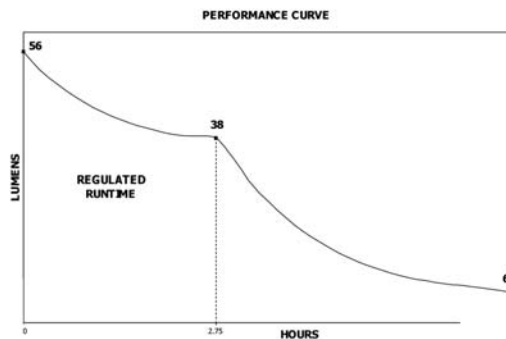

**With batteries (included in purchase).
Made in China*