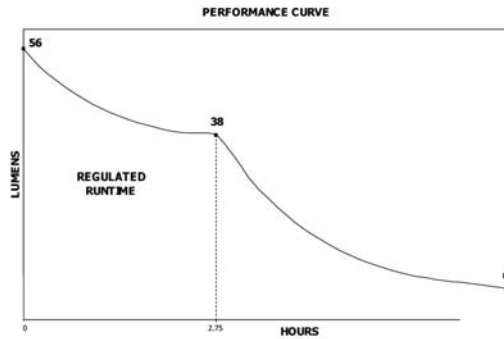

**With batteries (included in purchase).
Made in China*