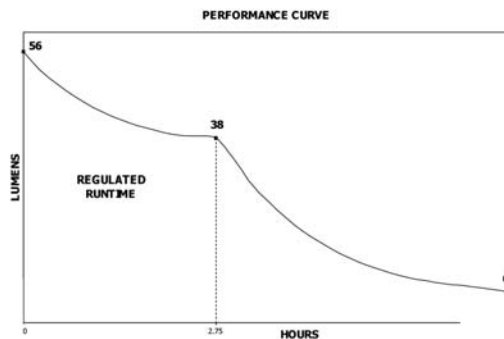

**With batteries (included in purchase).
Made in China*