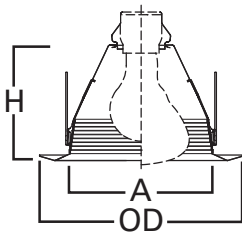

E26 6" Trim Series

DESCRIPTION

Shallow full cone baffle trim with self-flange in the 6" trim family for use in recessed downlighting. Compatible for use in Halo and other housings.

Catalog #		Type
Project		
Comments		Date
Prepared by		

SPECIFICATION FEATURES

- Shallow full cone baffle for A19 and PAR30 lamps
- Torsion spring retention
- Socket supporting baffle
- Self-flanged trim ring sized to hide gaps caused by construction tolerances.
- Makes installation Air-Tite, with any compatible housing