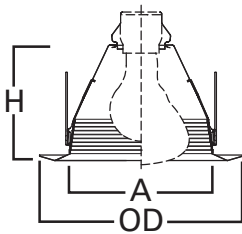

E26 6" Trim Series

DESCRIPTION

Shallow full cone baffle trim with self-flange in the 6" trim family for use in recessed downlighting. Compatible for use in Halo and other housings.

Catalog #		Type
Project		
Comments		Date
Prepared by		

SPECIFICATION FEATURES

- Shallow full cone baffle for A19 and PAR30 lamps
- Torsion spring retention
- Socket supporting baffle
- Self-flanged trim ring sized to hide gaps caused by construction tolerances.
- Makes installation Air-Tite, with any compatible housing

Dimensions:

A: 4-7/16" [113mm]

H: 4-3/8" [110mm]

OD: 7-3/4" [197mm]

Housings		Max Lamp Compatibility
H7ICT	H7RICT	43W A19, 75W PAR30S, 75W PAR30L, 65W BR30
H7ICAT	H7RICAT	
E7ICAT	E7RICAT	
H7UICAT		75W PAR30S, 75W PAR30L, 85W BR30
H7ICTNB		43W A19, 75W PAR30S, 75W PAR30L, 65W BR30
H7ICATNB		
E7ICATNB		
H27ICAT	E27ICAT	40W A19, 60W PAR30S, 75W PAR30L, 65W BR30
H27RICAT	E27RICAT	
H7T	E7TAT	40W A19, 75W PAR30S, 75W PAR30L, 65W BR30
H7RT	E7RTAT	
H7TNB	E7TATNB	40W A19, 75W PAR30S, 75W PAR30L, 65W BR30
H27T	E27TAT	40W A19, 75W PAR30S, 75W PAR30L, 65W BR30
H27RT	E27RTAT	

Compatible with Halogen, Incandescent, LED* or CFL* lamps.