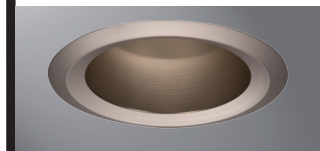

6120SN
Satin Nickel Reflector,
Satin Nickel Trim