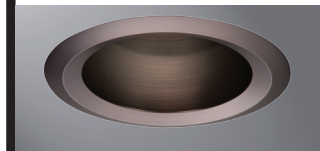

6120TBZ
Tuscan Bronze Reflector,
Tuscan Bronze Trim

6120

6-Inch Full Cone Reflector,
Self-flange

ORDERING INFORMATION

SAMPLE NUMBER: 6120WH

Trim	Finish
6120= 6" Full Cone Reflector, Self-flange	WH=White reflector and trim SN=Satin nickel reflector and trim TBZ=Tuscan bronze reflector and trim

HALO HOUSING COMPATIBILITY

Trim #	Style	H7ICT	H7ICAT	H7RICT	H7RICAT	E7ICAT	E7RICAT	H7UICAT	H7ICTNB
6120	Reflector	•	•	•	•	•	•	—	•
		H7ICATNB	E7ICATNB	H27ICAT	H27RICAT	E27ICAT	E27RICAT		
		•	•	—	—	—	—		
		H7T	H7TCP	H7RT	E7TAT	E7RTAT	H7TNB	E7TATNB	H27T
•	•	•	•	•	•	•	•	—	
		H27RT	E27TAT	E27RTAT					
—	—	—							

For use in select other's housings, refer to U.L. classification list at www.eaton.com/lighting/legal.

*UL1993 listed LED & CFL equivalent lamps permitted. Consult lamp manufacturer for conditions of use. Eaton does not warranty the lamp.

Select trims are classified for use in others housings. See www.eaton.com/lighting/legal.