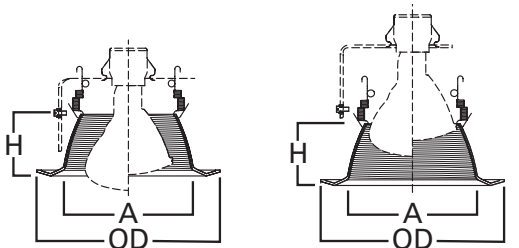

E26 6" Trim Series

DESCRIPTION

Coilex® tapered plastic baffle trim with self-flange in the 6" trim family for use in recessed downlighting. Compatible for use in Halo and other housings.

Catalog #		Type
Project		
Comments		Date
Prepared by		

SPECIFICATION FEATURES

- Contoured tapered sides of Coilex baffle for use with reflector lamps
- Coil spring retention
- Self-flanged trim ring sized to hide gaps caused by construction tolerances

Housings	Max Lamp Compatibility
H7ICT H7RICT	50W PAR30S, 75W PAR30L
H7ICAT H7RICAT	45W PAR38, 65W BR30, 85W BR40
E7ICAT E7RICAT	
H7UICAT	50W PAR30S, 75W PAR30L, 45W PAR38, 65W BR30, 85W BR40
H27ICAT E27ICAT	50W PAR30S, 75W PAR30L
H27RICAT E27RICAT	65W BR30
H7T E7TAT	75W PAR30S, 75W PAR30L, 65W BR30
H7TCP E7TCP	75W PAR30S, 75W PAR30L, 65W BR30
H7RT E7RTAT	
H27T E27TAT	75W PAR30S, 75W PAR30L, 65W BR30
H27RT E27RTAT	

Compatible with Halogen, Incandescent, LED* or CFL* lamps.

IC

Non-IC

Dimensions:

A: 5-7/16" [138mm]

H: 2-5/8" [65mm]

OD: 7-3/4" [197mm]

ORDERING INFORMATION

SAMPLE NUMBER: 6109WB

Trim	Finish
6109= 6" Coilex Tapered Plastic Baffle, Self-flange	WB=White baffle, white trim BB=Black baffle, white trim BKBB=Black baffle, black trim

HALO HOUSING COMPATIBILITY

Trim #	Style	H7ICT	H7ICAT	H7RICT	H7RICAT	E7ICAT	E7RICAT	H7UICAT	H7ICTNB
6109	Baffle	•	•	•	•	•	•	•	—
		H7ICATNB	E7ICATNB	H27ICAT	H27RICAT	E27ICAT	E27RICAT		
		—	—	•	•	•	•		
		H7T	H7TCP	H7RT	E7TAT	E7RTAT	H7TNB	E7TATNB	H27T
		•	•	•	•	•	—	—	•
H27RT	E27TAT	E27RTAT							
•	•	•							

For use in select other's housings, refer to U.L. Classification list at www.eaton.com/lighting/legal.

*UL1993 listed LED & CFL equivalent lamps permitted. Consult lamp manufacturer for conditions of use. Eaton does not warranty the lamp.

6109

6-Inch Coilex Tapered Plastic Baffle

For use in Halo listed housings.

Select trims are classified for use in other housings. See www.eaton.com/lighting/legal.