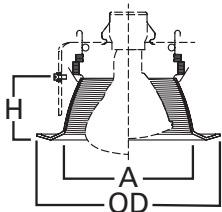

Compatible with Halogen, Incandescent, LED* or CFL* lamps.

IC

Non-IC

Dimensions:

A: 5-7/16" [138mm]

H: 2-5/8" [65mm]

OD: 7-3/4" [197mm]

ORDERING INFORMATION