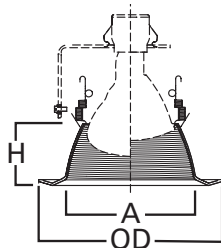

Compatible with Halogen, Incandescent, LED* or CFL* lamps.

IC

Non-IC

Dimensions:

A: 5-7/16" [138mm]

H: 2-5/8" [65mm]

OD: 7-3/4" [197mm]

ORDERING INFORMATION