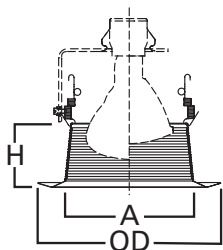

### Dimensions:

A: 5-7/16" [138mm]

H: 2-11/16" [68mm]

OD: 7-3/4" [197mm]

### SPECIFICATION FEATURES

- Straight sides of metal baffle for large diameter lamps
- Coil spring retention
- Self-flanged trim ring sized to hide gaps caused by construction tolerances.

| Housings |          | Max Lamp Compatibility                                  |
|----------|----------|---|
| H7ICT    | H7RICT   | 50W PAR30S, 75W PAR30L, 45W                             |
| H7ICAT   | H7RICAT  | PAR38, 65W BR30,  |
| E7ICAT   | E7RICAT  | 65W BR40  |
| H7UICAT  |          | 75W PAR30S, 75W PAR30L, 90W PAR38, 65W BR30, 90W BR40   |
| H27ICAT  | E27ICAT  | 50W PAR30S, 75W PAR30L,                                 |
| H27RICAT | E27RICAT | 60W BR30  |
| H7T      | E7TAT    | 75W PAR30S, 75W PAR30L, 150W PAR38, 65W BR30, 120W BR40 |
| H7TCP    | E7RTAT   | 75W PAR30S, 75W PAR30L, 120W PAR38, 65W BR30, 120W BR40 |
| H27T     | E27TAT   | 75W PAR30S, 75W PAR30L, 65W BR30                        |
| H27RT    | E27RTAT  |   |