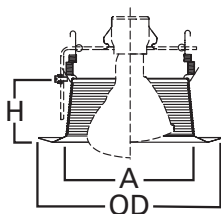

### SPECIFICATION FEATURES

- Straight sides of metal baffle for large diameter lamps
- Coil spring retention
- Self-flanged trim ring sized to hide gaps caused by construction tolerances.

| Housings |          | Max Lamp Compatibility                                  |
|----------|----------|---|
| H7ICT    | H7RICT   | 50W PAR30S, 75W PAR30L, 45W                             |
| H7ICAT   | H7RICAT  | PAR38, 65W BR30,  |
| E7ICAT   | E7RICAT  | 65W BR40  |
| H7UICAT  |          | 75W PAR30S, 75W PAR30L, 90W PAR38, 65W BR30, 90W BR40   |
| H27ICAT  | E27ICAT  | 50W PAR30S, 75W PAR30L,                                 |
| H27RICAT | E27RICAT | 60W BR30  |
| H7T      | E7TAT    | 75W PAR30S, 75W PAR30L, 150W PAR38, 65W BR30, 120W BR40 |
| H7TCP    | E7RTAT   | 75W PAR30S, 75W PAR30L, 120W PAR38, 65W BR30, 120W BR40 |
| H27T     | E27TAT   | 75W PAR30S, 75W PAR30L, 65W BR30                        |
| H27RT    | E27RTAT  |   |

### Dimensions:

A: 5-7/16" [138mm]

H: 2-11/16" [68mm]

OD: 7-3/4" [197mm]