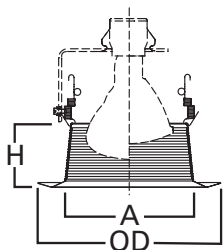

### SPECIFICATION FEATURES

- Straight sides of metal baffle for large diameter lamps
- Coil spring retention
- Self-flanged trim ring sized to hide gaps caused by construction tolerances.

| Housings |          | Max Lamp Compatibility                                  |
|----------|----------|---|
| H7ICT    | H7RICT   | 50W PAR30S, 75W PAR30L, 45W                             |
| H7ICAT   | H7RICAT  | PAR38, 65W BR30,  |
| E7ICAT   | E7RICAT  | 65W BR40  |
| H7UICAT  |          | 75W PAR30S, 75W PAR30L, 90W PAR38, 65W BR30, 90W BR40   |
| H27ICAT  | E27ICAT  | 50W PAR30S, 75W PAR30L,                                 |
| H27RICAT | E27RICAT | 60W BR30  |
| H7T      | E7TAT    | 75W PAR30S, 75W PAR30L, 150W PAR38, 65W BR30, 120W BR40 |
| H7TCP    | E7RTAT   | 75W PAR30S, 75W PAR30L, 120W PAR38, 65W BR30, 120W BR40 |
| H27T     | E27TAT   | 75W PAR30S, 75W PAR30L, 65W BR30                        |
| H27RT    | E27RTAT  |   |

### Dimensions:

A: 5-7/16" [138mm]

H: 2-11/16" [68mm]

OD: 7-3/4" [197mm]