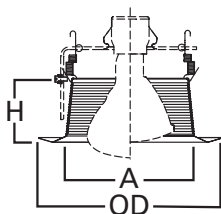

### Dimensions:

A: 5-7/16" [138mm]

H: 2-11/16" [68mm]

OD: 7-3/4" [197mm]

### SPECIFICATION FEATURES

- Straight sides of metal baffle for large diameter lamps
- Coil spring retention
- Self-flanged trim ring sized to hide gaps caused by construction tolerances.

| Housings |          | Max Lamp Compatibility                                  |
|----------|----------|---|
| H7ICT    | H7RICT   | 50W PAR30S, 75W PAR30L, 45W                             |
| H7ICAT   | H7RICAT  | PAR38, 65W BR30,  |
| E7ICAT   | E7RICAT  | 65W BR40  |
| H7UICAT  |          | 75W PAR30S, 75W PAR30L, 90W PAR38, 65W BR30, 90W BR40   |
| H27ICAT  | E27ICAT  | 50W PAR30S, 75W PAR30L,                                 |
| H27RICAT | E27RICAT | 60W BR30  |
| H7T      | E7TAT    | 75W PAR30S, 75W PAR30L, 150W PAR38, 65W BR30, 120W BR40 |
| H7TCP    | E7RTAT   | 75W PAR30S, 75W PAR30L, 120W PAR38, 65W BR30, 120W BR40 |
| H27T     | E27TAT   | 75W PAR30S, 75W PAR30L, 65W BR30                        |
| H27RT    | E27RTAT  |   |