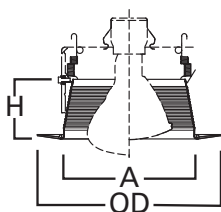

SPECIFICATION FEATURES

- Straight sides of metal baffle for large diameter lamps
- Two plastic removable trim rings included narrow 7.25"OD and wide 8.00"OD
- Coil spring retention

Housings		Max Lamp Compatibility
H7ICT	H7RICT	50W PAR30S, 75W PAR30L
H7ICAT	H7RICAT	45W PAR38, 65W BR30, 65W BR40
E7ICAT	E7RICAT	
H7UICAT		75W PAR30S, 75W PAR30L, 90W PAR38, 65W BR30, 90W BR40
H27ICAT	E27ICAT	50W PAR30S, 75W PAR30L, 60W BR30
H27RICAT	E27RICAT	
H7T	E7TAT	75W PAR30S, 75W PAR30L, 150W PAR38, 65W BR30, 120W BR40,
H7RT		
H7TCP	E7RTAT	75W PAR30S, 75W PAR30L, 120W PAR38, 65W BR30, 120W BR40
H27T	E27TAT	75W PAR30S, 75W PAR30L, 65W BR30
H27RT	E27RTAT	

Compatible with Halogen, Incandescent, LED* or CFL* lamps.

IC

Non-IC

Dimensions

A: 5-5/8" [144mm]
 H: 2-5/8" [67mm]
 OD: 7-1/4" [184mm] Narrow
 OD: 8" [203mm] Wide

ORDERING INFORMATION

SAMPLE NUMBER: 6101WB