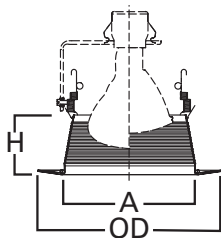

SPECIFICATION FEATURES

- Straight sides of metal baffle for large diameter lamps
- Two plastic removable trim rings included narrow 7.25"OD and wide 8.00"OD
- Coil spring retention

Housings		Max Lamp Compatibility
H7ICT	H7RICT	50W PAR30S, 75W PAR30L
H7ICAT	H7RICAT	45W PAR38, 65W BR30, 65W BR40
E7ICAT	E7RICAT	
H7UICAT		75W PAR30S, 75W PAR30L, 90W PAR38, 65W BR30, 90W BR40
H27ICAT	E27ICAT	50W PAR30S, 75W PAR30L, 60W BR30
H27RICAT	E27RICAT	
H7T	E7TAT	75W PAR30S, 75W PAR30L, 150W PAR38, 65W BR30, 120W BR40,
H7RT		
H7TCP	E7RTAT	75W PAR30S, 75W PAR30L, 120W PAR38, 65W BR30, 120W BR40
H27T	E27TAT	75W PAR30S, 75W PAR30L, 65W BR30
H27RT	E27RTAT	

Compatible with Halogen, Incandescent, LED* or CFL* lamps.

IC

Non-IC

Dimensions

A: 5-5/8" [144mm]
 H: 2-5/8" [67mm]
 OD: 7-1/4" [184mm] Narrow
 OD: 8" [203mm] Wide

ORDERING INFORMATION

SAMPLE NUMBER: 6101WB