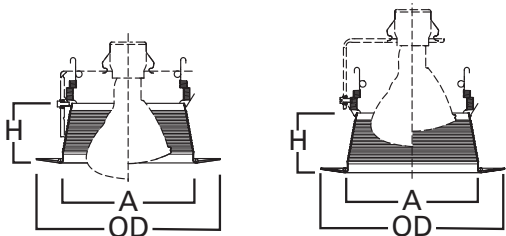

### SPECIFICATION FEATURES

- Straight sides of metal baffle for large diameter lamps
- Two plastic removable trim rings included narrow 7.25"OD and wide 8.00"OD
- Coil spring retention

Housings		Max Lamp Compatibility
H7ICT	H7RICT	50W PAR30S, 75W PAR30L
H7ICAT	H7RICAT	45W PAR38, 65W BR30, 65W BR40
E7ICAT	E7RICAT	
H7UICAT		75W PAR30S, 75W PAR30L, 90W PAR38, 65W BR30, 90W BR40
H27ICAT	E27ICAT	50W PAR30S, 75W PAR30L, 60W BR30
H27RICAT	E27RICAT	
H7T	E7TAT	75W PAR30S, 75W PAR30L, 150W PAR38, 65W BR30, 120W BR40,
H7RT		
H7TCP	E7RTAT	75W PAR30S, 75W PAR30L, 120W PAR38, 65W BR30, 120W BR40
H27T	E27TAT	75W PAR30S, 75W PAR30L, 65W BR30
H27RT	E27RTAT	

### Dimensions

A: 5-5/8" [144mm]  
 H: 2-5/8" [67mm]  
 OD: 7-1/4" [184mm] Narrow  
 OD: 8" [203mm] Wide