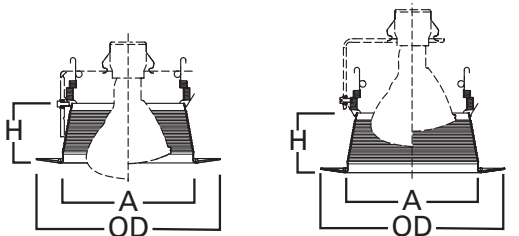

### SPECIFICATION FEATURES

- Straight sides of metal baffle for large diameter lamps
- Two plastic removable trim rings included narrow 7.25"OD and wide 8.00"OD
- Coil spring retention

Housings		Max Lamp Compatibility
H7ICT	H7RICT	50W PAR30S, 75W PAR30L
H7ICAT	H7RICAT	45W PAR38, 65W BR30, 65W BR40
E7ICAT	E7RICAT	
H7UICAT		75W PAR30S, 75W PAR30L, 90W PAR38, 65W BR30, 90W BR40
H27ICAT	E27ICAT	50W PAR30S, 75W PAR30L, 60W BR30
H27RICAT	E27RICAT	
H7T	E7TAT	75W PAR30S, 75W PAR30L, 150W PAR38, 65W BR30, 120W BR40,
H7RT		
H7TCP	E7RTAT	75W PAR30S, 75W PAR30L, 120W PAR38, 65W BR30, 120W BR40
H27T	E27TAT	75W PAR30S, 75W PAR30L, 65W BR30
H27RT	E27RTAT	

### Dimensions

A: 5-5/8" [144mm]  
 H: 2-5/8" [67mm]  
 OD: 7-1/4" [184mm] Narrow  
 OD: 8" [203mm] Wide