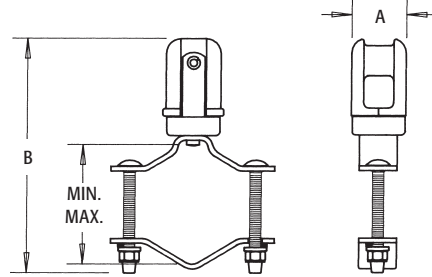

Porcelain Wire Holder

With steel clip. Fits 1-1/4" to 3" pipe.

CATALOG NUMBER	UPC/DCI/NAED MFG #018997	WIRE SIZE	STD PKG	DIM A	DIM B	MIN	MAX
610	00610	1-1/4 to 3	5	1.875	7.625	1.620	3.930

UL/CSA not applicable.