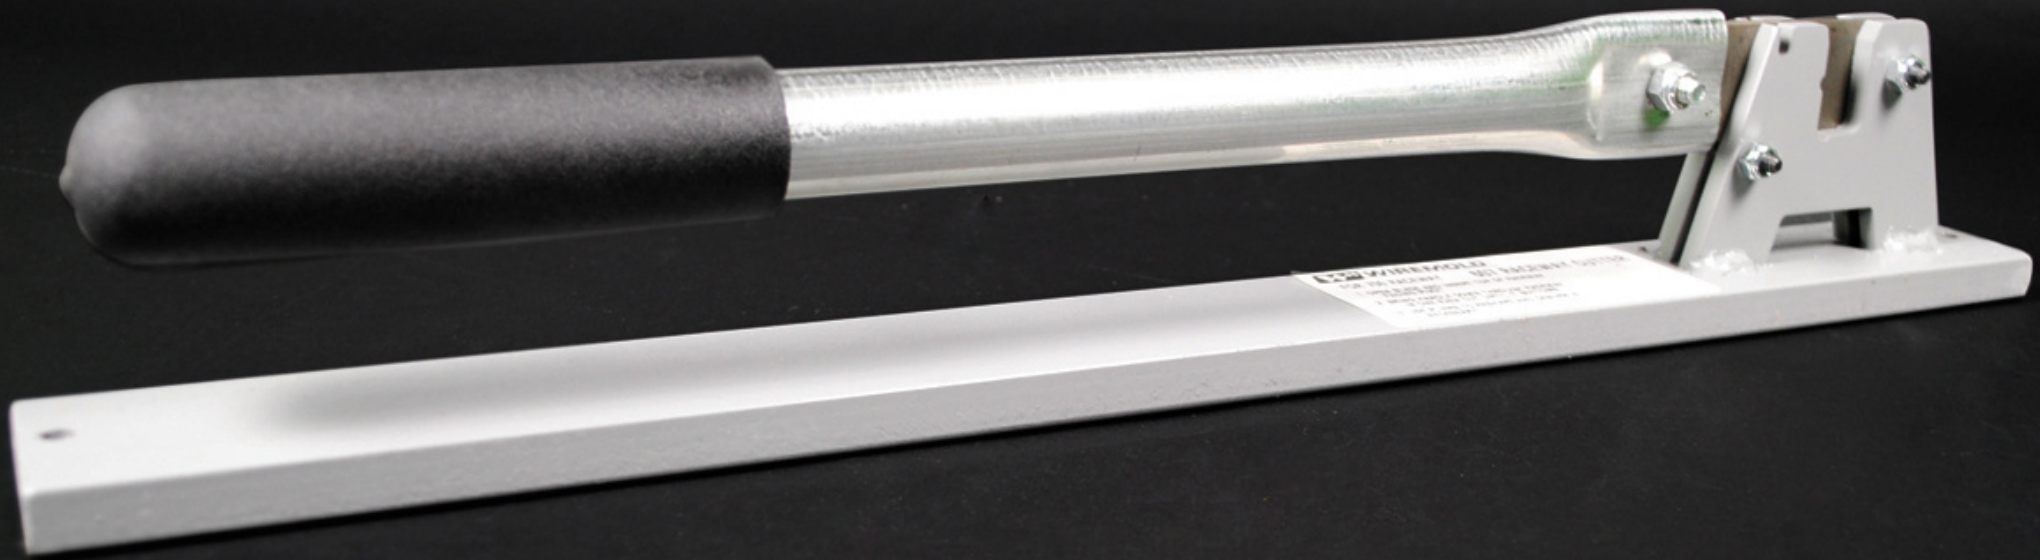

Hand Operated Nutrunner
Model No. 1000
Capacity: 1/2" - 1 1/8"
Weight: 1.5 lbs.
Part No. 1000-001

1. 1/2" RIVET SETTER
2. 1/2" RIVET SETTER
3. 1/2" RIVET SETTER
4. 1/2" RIVET SETTER
5. 1/2" RIVET SETTER
6. 1/2" RIVET SETTER
7. 1/2" RIVET SETTER
8. 1/2" RIVET SETTER
9. 1/2" RIVET SETTER
10. 1/2" RIVET SETTER