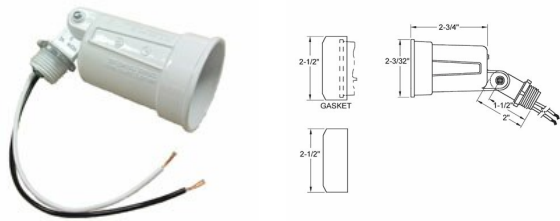

PRODUCT FEATURES

Rugged die cast construction
 State-of-the-art powder coat finish provides maximum weatherability and scratch resistance
 Locking swivel knuckle assures positive lamp positioning and provides pin-point directional aiming
 Extra long wire leads for easy hook-up
 Porcelain socket
 Inside Gasket
 Multi-lingual instructions in each package
 1/2 in. locknut
 N/A

PACKAGING

Package Type: Shrink
 Std. Pkg.: 30
 Product UPC-A Labeled: Yes
 Weight (Lbs. Per/C): 46.40
 Ship Carton Length (in.): 16.19
 Ship Carton Width (in.): 4.25
 Ship Carton Height (in.): 8.50
 Ctn Weight (Lbs.): 13.92
 Pallet Qty: 4500.00
 UPC Number: 050169560617
 I2of5: 50050169560612

LAMP HOLDERS

**Traditional Lampholder
75-150 Watt Par 38 Lamps**

D23

Catalog #: 5606-1

APPLICATIONS

For general outdoor lighting in wet, damp or dry locations
May be used with BELL® cluster covers and boxes

PRODUCT FEATURES

- Rugged die cast construction
- State-of-the-art powder coat finish provides maximum weatherability and scratch resistance
- Locking swivel knuckle assures positive lamp positioning and provides pin-point directional aiming
- Extra long wire leads for easy hook-up
- Porcelain socket
- Inside Gasket
- Multi-lingual instructions in each package
- 1/2 in. locknut
- N/A