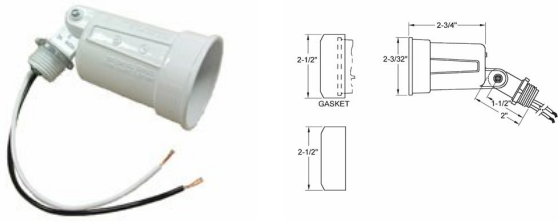

**LAMP HOLDERS****Traditional Lampholder
75-150 Watt Par 38 Lamps****D23**

Catalog #: 5606-1

APPLICATIONS

For general outdoor lighting in wet, damp or dry locations
 May be used with BELL® cluster covers and boxes

PRODUCT FEATURES

Rugged die cast construction
 State-of-the-art powder coat finish provides maximum weatherability and scratch resistance
 Locking swivel knuckle assures positive lamp positioning and provides pin-point directional aiming
 Extra long wire leads for easy hook-up
 Porcelain socket
 Inside Gasket
 Multi-lingual instructions in each package
 1/2 in. locknut
 N/A

LAMP HOLDERS

**Traditional Lampholder
75-150 Watt Par 38 Lamps**

D23

Catalog #: 5606-1

APPLICATIONS

For general outdoor lighting in wet, damp or dry locations
May be used with BELL® cluster covers and boxes

PRODUCT FEATURES

- Rugged die cast construction
- State-of-the-art powder coat finish provides maximum weatherability and scratch resistance
- Locking swivel knuckle assures positive lamp positioning and provides pin-point directional aiming
- Extra long wire leads for easy hook-up
- Porcelain socket
- Inside Gasket
- Multi-lingual instructions in each package
- 1/2 in. locknut
- N/A