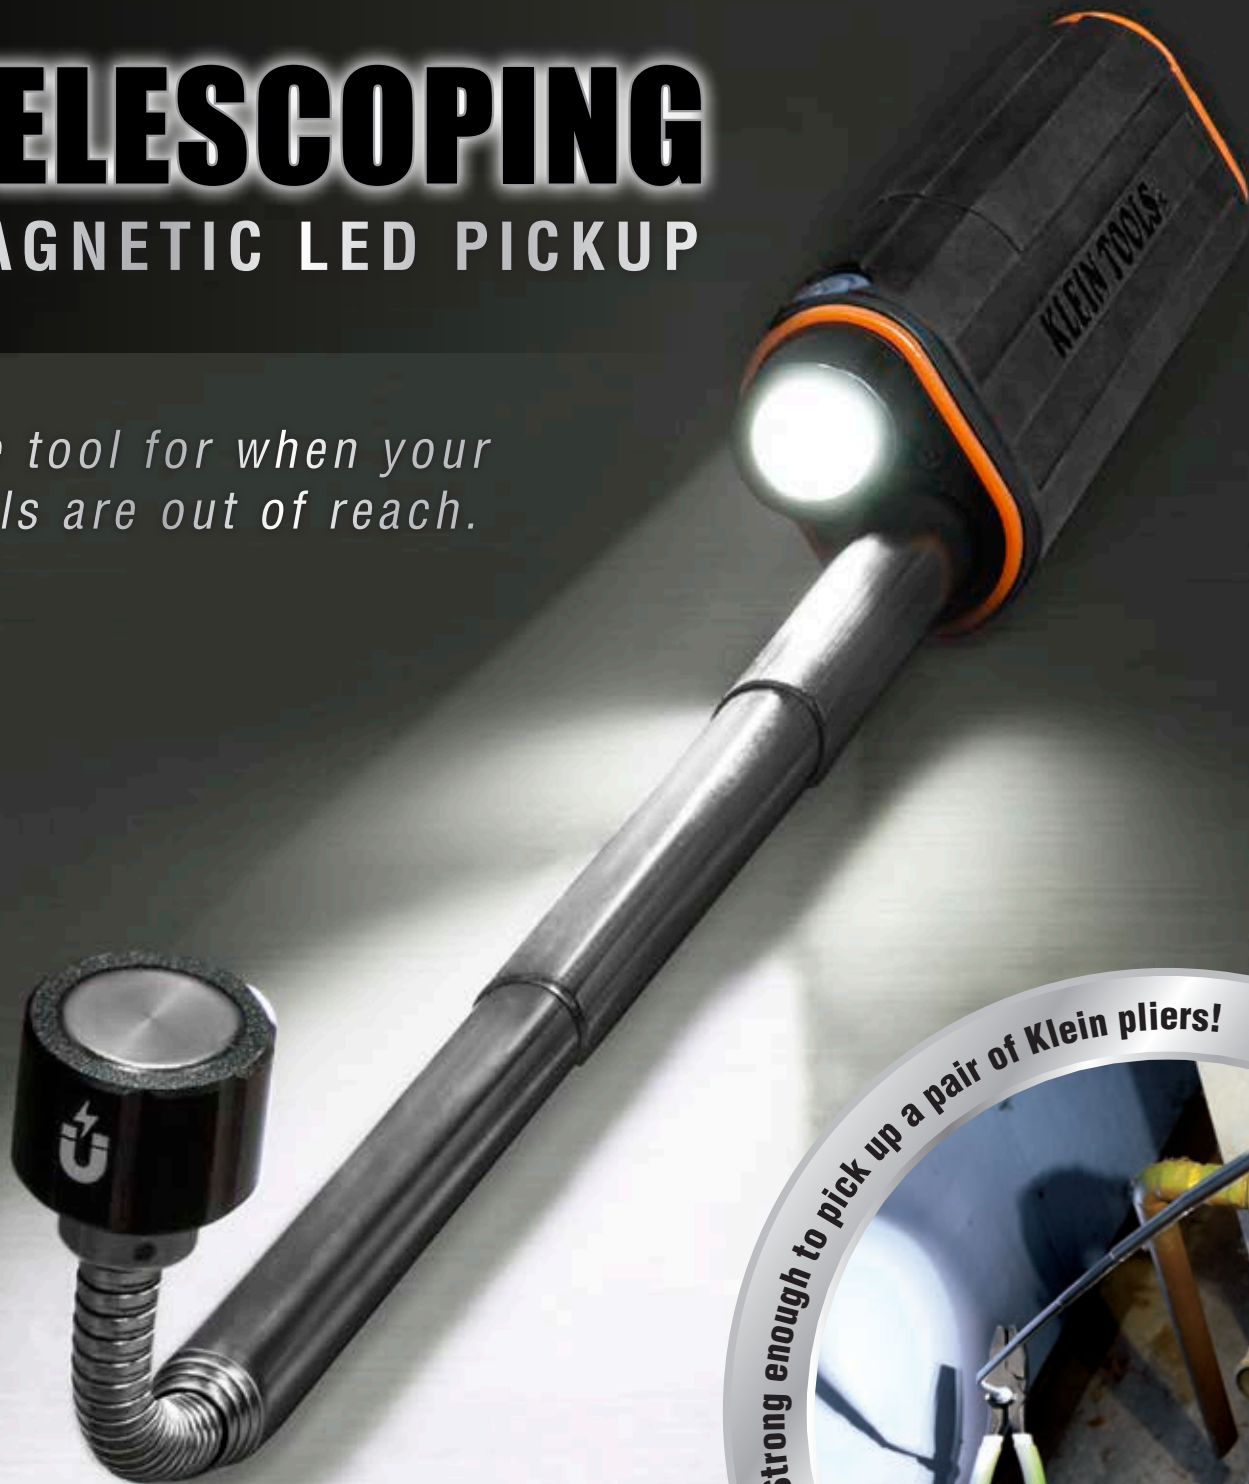

TELESCOPING MAGNETIC LED PICKUP

*The tool for when your
tools are out of reach.*

Strong enough to pick up a pair of Klein pliers!