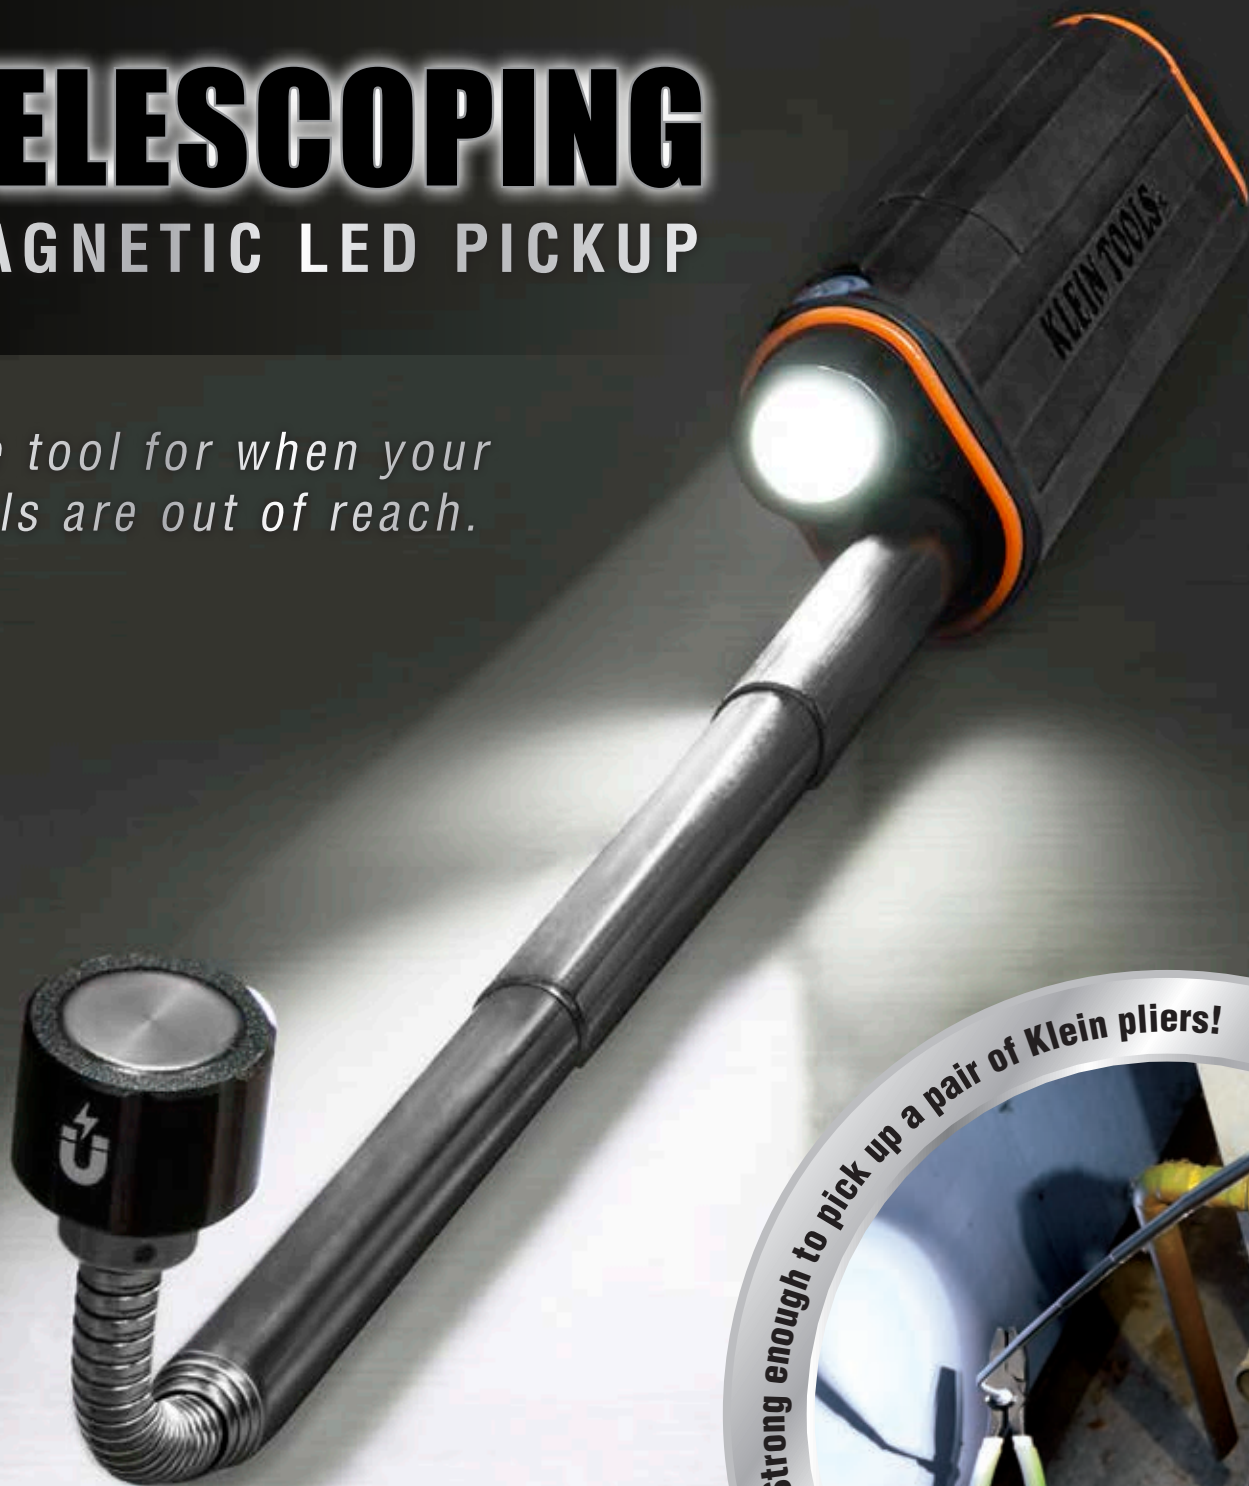

# TELESCOPING MAGNETIC LED PICKUP

*The tool for when your  
tools are out of reach.*

*Strong enough to pick up a pair of Klein pliers!*

**KLEIN  
TOOLS**   
For Professionals... Since 1857™

# TELESCOPING MAGNETIC LED PICKUP

Klein's new Telescoping LED Pickup Tool allows you to retrieve any magnetic tool or part—the ones that always seem to drop out of reach. The telescoping arm extends almost two feet, and the gooseneck end allows you to reach around into the tough spots. When you're in low light, the LED provides light to guide you to your tool and back. The Telescoping Magnetic LED Pickup allows you to reclaim your dropped tools, making this a must for your tool bag.

2 X AAA ALKALINE BATTERIES (INCLUDED)

MAGNETIC HEAD WITH  
2 LB (.9 KG) PICKUP STRENGTH

22" (559 MM)  
TELESCOPING  
ARM

Cat. No.	UPC 0-92644+	Description	Dimensions
56027	56027-9	Telescoping Magnetic LED Pickup Tool	6.25" x 1.6" x 1.2" (159 x 41 x 31 mm)