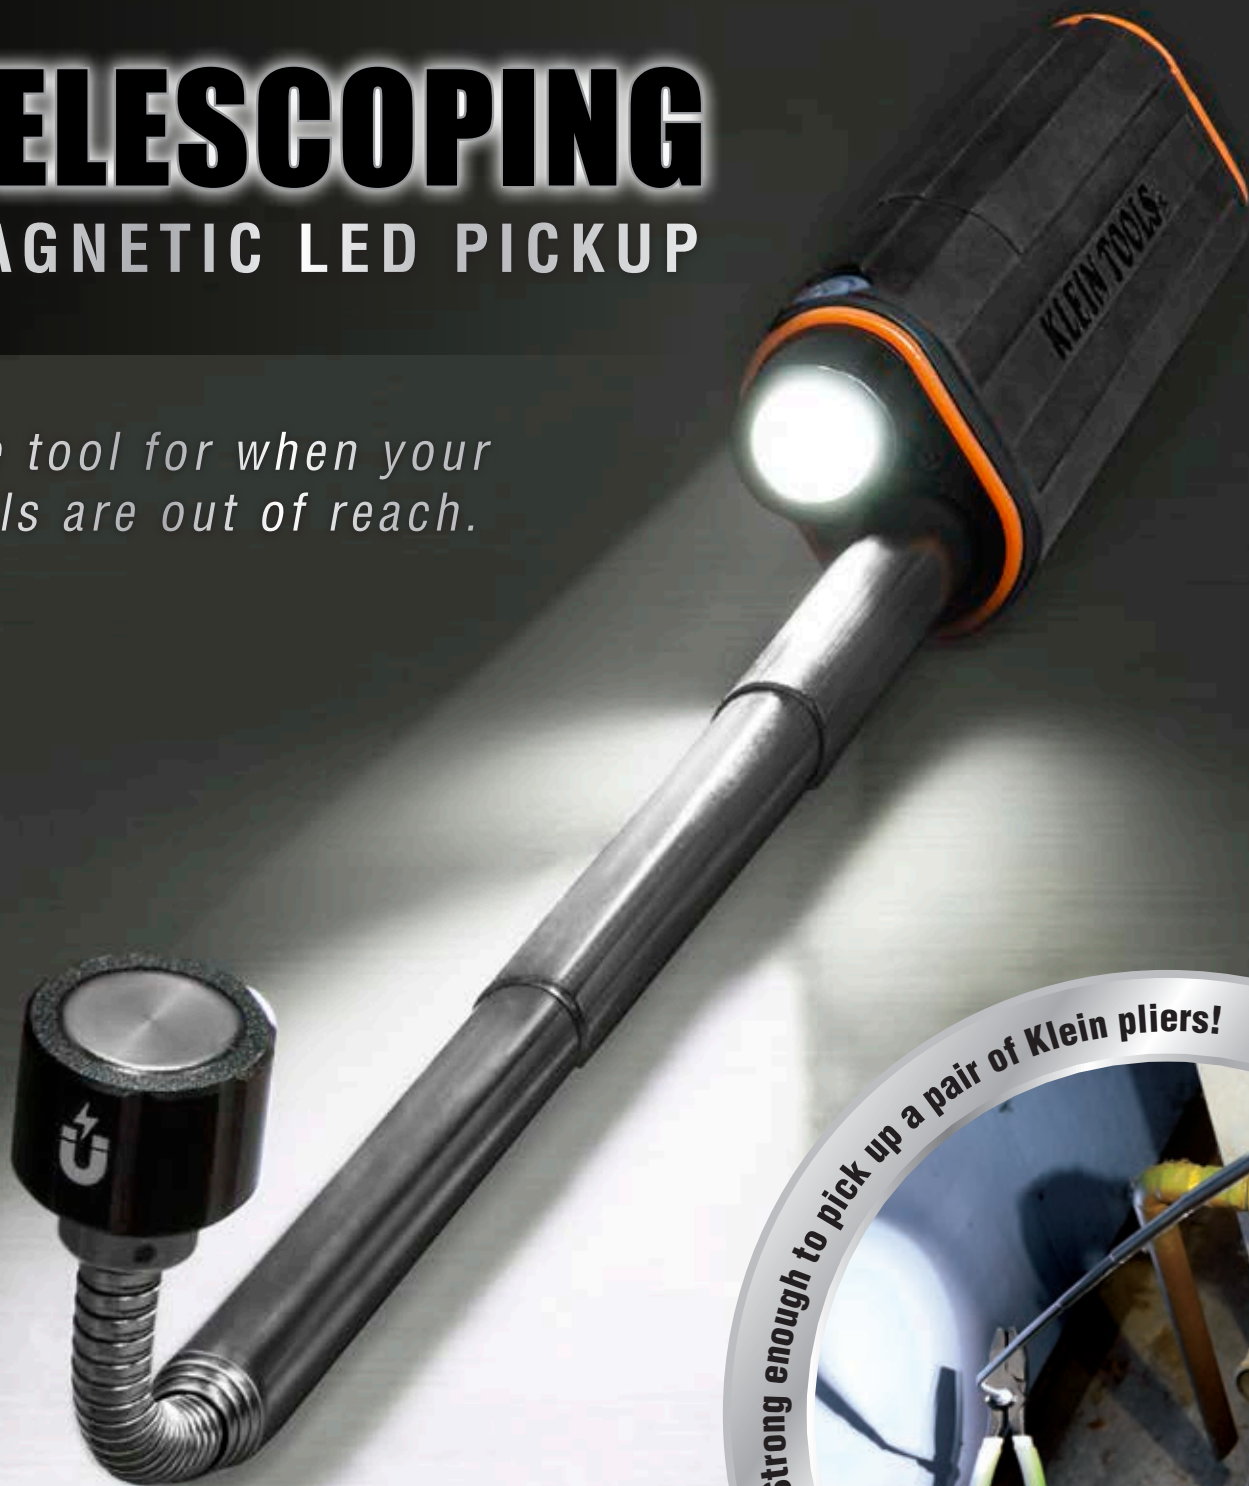

# TELESCOPING MAGNETIC LED PICKUP

Klein's new Telescoping LED Pickup Tool allows you to retrieve any magnetic tool or part—the ones that always seem to drop out of reach. The telescoping arm extends almost two feet, and the gooseneck end allows you to reach around into the tough spots. When you're in low light, the LED provides light to guide you to your tool and back. The Telescoping Magnetic LED Pickup allows you to reclaim your dropped tools, making this a must for your tool bag.

2 X AAA ALKALINE BATTERIES (INCLUDED)

MAGNETIC HEAD WITH  
2 LB (.9 KG) PICKUP STRENGTH

22" (559 MM)  
TELESCOPING  
ARM

Cat. No.	UPC 0-92644+	Description	Dimensions
56027	56027-9	Telescoping Magnetic LED Pickup Tool	6.25" x 1.6" x 1.2" (159 x 41 x 31 mm)

# TELESCOPING MAGNETIC LED PICKUP

*The tool for when your  
tools are out of reach.*

*Strong enough to pick up a pair of Klein pliers!*

**KLEIN  
TOOLS**   
For Professionals... Since 1857™