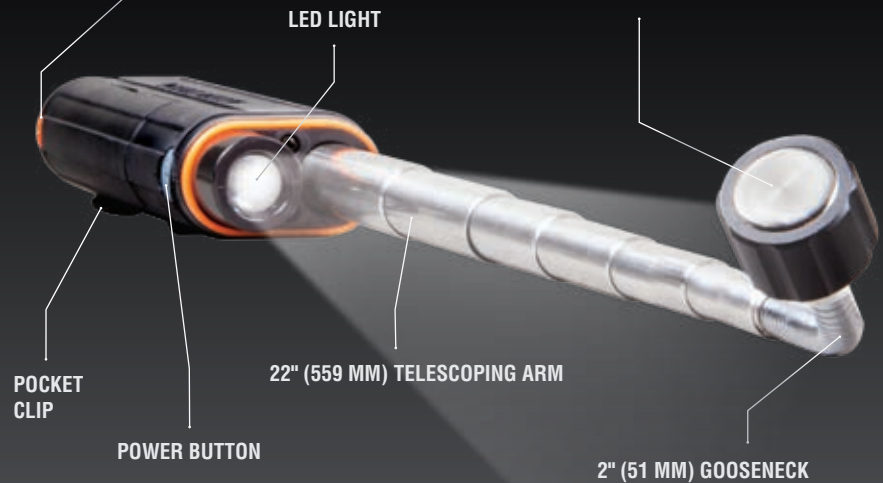

TELESCOPING MAGNETIC LED PICKUP

*The tool for when your
tools are out of reach.*

Strong enough to pick up a pair of Klein pliers!

**KLEIN
TOOLS** 
For Professionals... Since 1857™

TELESCOPING MAGNETIC LED PICKUP

Klein's new Telescoping LED Pickup Tool allows you to retrieve any magnetic tool or part—the ones that always seem to drop out of reach. The telescoping arm extends almost two feet, and the gooseneck end allows you to reach around into the tough spots. When you're in low light, the LED provides light to guide you to your tool and back. The Telescoping Magnetic LED Pickup allows you to reclaim your dropped tools, making this a must for your tool bag.

2 X AAA ALKALINE BATTERIES (INCLUDED)

MAGNETIC HEAD WITH
2 LB (.9 KG) PICKUP STRENGTH

22" (559 MM)
TELESCOPING
ARM

Cat. No.	UPC 0-92644+	Description	Dimensions
56027	56027-9	Telescoping Magnetic LED Pickup Tool	6.25" x 1.6" x 1.2" (159 x 41 x 31 mm)

**KLEIN
TOOLS** 
For Professionals... Since 1857™

TELESCOPING MAGNETIC LED PICKUP

Klein's new Telescoping LED Pickup Tool allows you to retrieve any magnetic tool or part—the ones that always seem to drop out of reach. The telescoping arm extends almost two feet, and the gooseneck end allows you to reach around into the tough spots. When you're in low light, the LED provides light to guide you to your tool and back. The Telescoping Magnetic LED Pickup allows you to reclaim your dropped tools, making this a must for your tool bag.