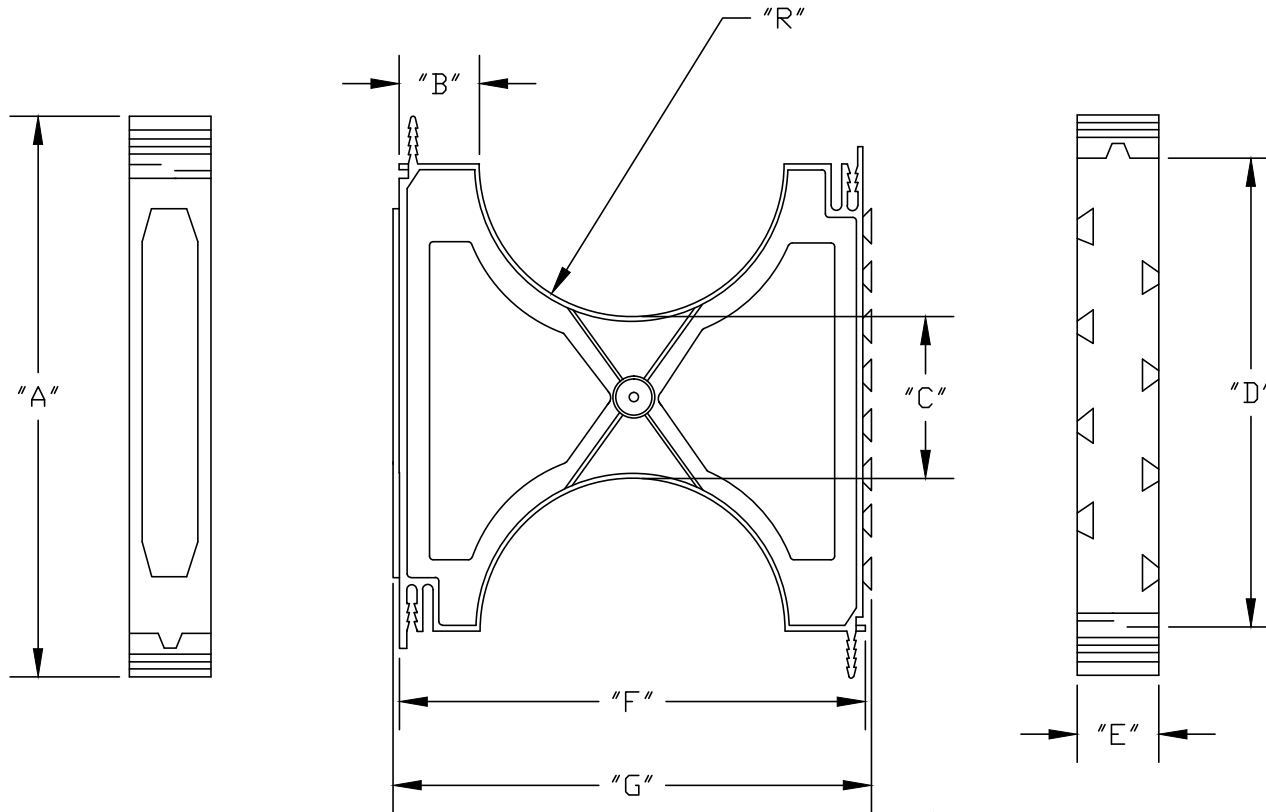

PART NUMBER	SIZE	"A"	"B"	"C"	"D"	"E"	"F"	"G"	"R"
5336000	2 X 1 1/2"	5 3/16"	3/4"	1 3/8"	3 7/8"	1"	4"	4 1/4"	1 1/4"
5336018	2" X 2"	5 1/16"	1"	1 7/8"	4 3/8"	1"	4 1/2"	4 3/4"	1 1/4"
5336032	2" X 3"	6 1/16"	1 1/2"	2 7/8"	5 3/8"	1"	5 1/2"	5 3/4"	1 1/4"

Material is Polystyrene
Recommended spacing is 4 to 6 feet

CANTEX

INC.
Fort Worth, TEXAS

2" Intermediate Spacer
Plastic Spacers for Duct

Drawn By: CD Branch

Date: 11/1/18

Ref. 5336000