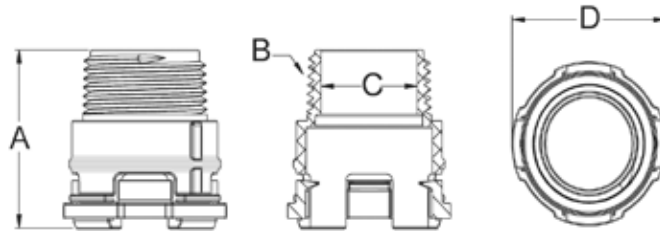

Electrical Nonmetallic Accessories

ENT Coupling

Part No.	Size	Carton Qty.	A	B	C	D
5163380	1/2	200	2.000	.700	.850	1.235
5163381	3/4	200	1.957	.894	1.057	1.529
5163382	1	100	2.127	1.123	1.325	1.793

Dimensions are nominal

ENT Male Adapter - Threaded

Part No.	Size	Carton Qty.	A	B	C	D
5163415	1/2	200	1.620	14 NPT	.600	1.235
5163416	3/4	200	1.548	14 NPT	.797	1.529
5163417	1	100	1.763	11-1/2 NPT	1.010	1.793

Dimensions are nominal

ENT Male Adapter - Snap In

Part No.	Size	Carton Qty.	A	B	C	D
5163405	1/2	200	1.460	.963	.850	1.235
5163406	3/4	200	1.438	1.185	1.057	1.529
5163407	1	100	1.523	1.455	1.325	1.793

Dimensions are nominal