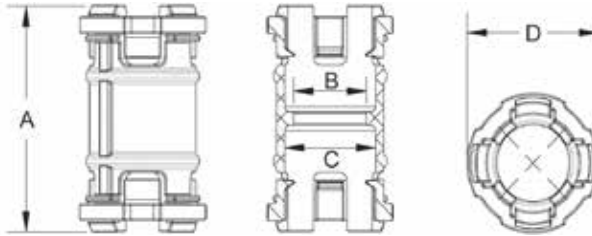

Electrical Nonmetallic Accessories

ENT Coupling

Part No.	Size	Carton Qty.	A	B	C	D
5163380	1/2	200	2.000	.700	.850	1.235
5163381	3/4	200	1.957	.894	1.057	1.529
5163382	1	100	2.127	1.123	1.325	1.793

Dimensions are nominal

ENT Male Adapter - Threaded

Part No.	Size	Carton Qty.	A	B	C	D
5163415	1/2	200	1.620	14 NPT	.600	1.235
5163416	3/4	200	1.548	14 NPT	.797	1.529
5163417	1	100	1.763	11-1/2 NPT	1.010	1.793

Dimensions are nominal

ENT Male Adapter - Snap In

Part No.	Size	Carton Qty.	A	B	C	D
5163405	1/2	200	1.460	.963	.850	1.235
5163406	3/4	200	1.438	1.185	1.057	1.529
5163407	1	100	1.523	1.455	1.325	1.793

Dimensions are nominal