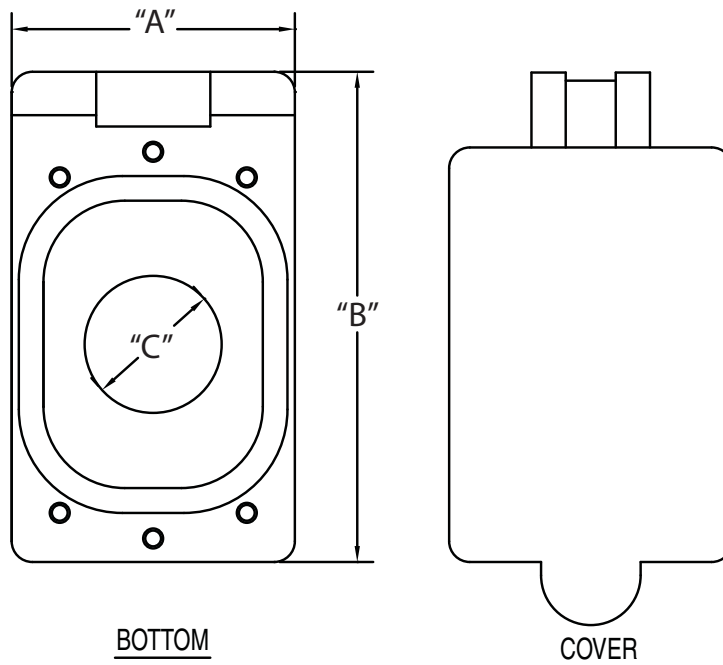

Single Gang Single Receptacle Cover

Weatherproof cover when closed. Fits a single receptacle. Cover must be matched to the capacity size of the receptacle.

Wet locations when cover is closed.

Part Number	Trade Size	Carton Quantity	"A"	"B"	"C"
5133350	15 amp	10	2.850	4.930	1.375
5133320	20 amp	10	2.850	4.930	1.625
5133321	30 amp	10	2.850	4.930	1.722
5133322	50 amp	10	2.850	4.930	2.187

Dimensions are nominal

Single Gang Single Receptacle Cover

Weatherproof cover when closed. Fits a single receptacle. Cover must be matched to the capacity size of the receptacle.

Wet locations when cover is closed.

Part Number	Trade Size	Carton Quantity	"A"	"B"	"C"
5133350	15 amp	10	2.850	4.930	1.375
5133320	20 amp	10	2.850	4.930	1.625
5133321	30 amp	10	2.850	4.930	1.722
5133322	50 amp	10	2.850	4.930	2.187

Dimensions are nominal