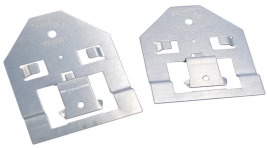

PRODUCT ATTRIBUTES

Material: Steel

Finish: Pregalvanized

Height: 3 5/8"

WARNING

nVent products shall be installed and used only as indicated in nVent's product instruction sheets and training materials. Instruction sheets are available at www.nvent.com and from your nVent customer service representative. Improper installation, misuse, misapplication or other failure to completely follow nVent's instructions and warnings may cause product malfunction, property damage, serious bodily injury and death and/or void your warranty.

APAC
Shanghai:
+ 86 21 2412 1618/19
Sydney:
+61 2 9751 8500

Our powerful portfolio of brands:
nVent.com CADDY ERICO HOFFMAN RAYCHEM SCHROFF
TRACER

EXTENSION BRACKET FOR HEAVY DUTY T-GRID BOX HANGER, 3 5/8"

CATALOG NUMBER

512HDXT

CERTIFICATIONS

FEATURES

Attaches to T-Grid Box Hanger to accommodate double deep boxes

Tall grid compatible

Installs by hand

PRODUCT ATTRIBUTES