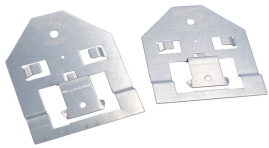

EXTENSION BRACKET FOR HEAVY DUTY T-GRID BOX HANGER, 3 5/8"

CATALOG NUMBER

512HDXT

CERTIFICATIONS

FEATURES

Attaches to T-Grid Box Hanger to accommodate double deep boxes

Tall grid compatible

Installs by hand

PRODUCT ATTRIBUTES

Material: Steel

Finish: Pregalvanized

Height: 3 5/8"

WARNING

nVent products shall be installed and used only as indicated in nVent's product instruction sheets and training materials. Instruction sheets are available at www.nvent.com and from your nVent customer service representative. Improper installation, misuse, misapplication or other failure to completely follow nVent's instructions and warnings may cause product malfunction, property damage, serious bodily injury and death and/or void your warranty.