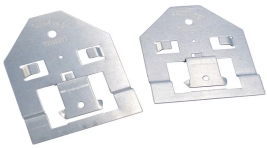

EXTENSION BRACKET FOR HEAVY DUTY T-GRID BOX HANGER, 3 5/8"

CATALOG NUMBER

512HDXT

CERTIFICATIONS

FEATURES

Attaches to T-Grid Box Hanger to accommodate double deep boxes

Tall grid compatible

Installs by hand

PRODUCT ATTRIBUTES

Material: Steel

Finish: Pregalvanized

Height: 3 5/8"

WARNING

nVent products shall be installed and used only as indicated in nVent's product instruction sheets and training materials. Instruction sheets are available at www.nvent.com and from your nVent customer service representative. Improper installation, misuse, misapplication or other failure to completely follow nVent's instructions and warnings may cause product malfunction, property damage, serious bodily injury and death and/or void your warranty.