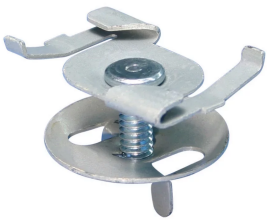

Fast, easy and secure twist-on installation

Wing nut included

PRODUCT ATTRIBUTES

Material: Spring Steel

Finish: nVent CADDY Armour

T-Grid Size: 15/16

Screw Diameter: 1/4"

Screw Length: 9/16

Shanghai:
+ 86 21 2412 1618/19
Sydney:
+61 2 9751 8500

Our powerful portfolio of brands:
nVent.com CADDY ERICO HOFFMAN RAYCHEM SCHROFF
TRACER

4G16 TWIST CLIP WITH WING NUT, SPRING STEEL, NVENT CADDY ARMOUR, 0.563" SCREW

CATALOG NUMBER

4G16

CERTIFICATIONS

FEATURES

Supports electrical fixtures from acoustical T-grid

No tools required for installation

Fast, easy and secure twist-on installation

Wing nut included

PRODUCT ATTRIBUTES

Material: Spring Steel

Finish: nVent CADDY Armour

T-Grid Size: 15/16

Screw Diameter: 1/4"

Screw Length: 9/16

Static Load: 50 lb

WARNING