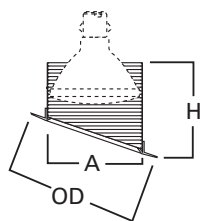

DESCRIPTION

Baffle trim for 6" H47 family sloped recessed housings. Baffle is available in white and black with a white trim ring.

Catalog #		Type
Project		
Comments		Date
Prepared by		

SPECIFICATION FEATURES

- One piece seamless baffle and trim ring
- Baffle ridges are parallel to floor plane

Housings	Max Lamp Compatibility
H47ICT	90W PAR38
H47ICAT	150W PAR38, 150W R40, 90W PAR38
H47T	150W PAR38, 150W R40, 90W PAR38

Dimensions*

A: 5-1/4" [133mm]

H: 5-1/2" [140mm]

OD: 7-7/8" [200mm]

ORDERING INFORMATION

SAMPLE NUMBER: 498W

Trim	Finish
498= Baffle, slope ceiling	W=White Baffle, White Trim P=Black Baffle, Black Trim

498W
White Baffle, White Trim

498P
Black Baffle, White Trim

498

6-Inch Baffle

*Key: A: Luminous Aperture, H: Height, OD: Trim Outside Diameter