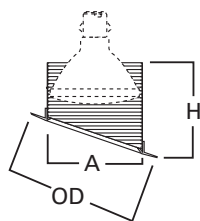

DESCRIPTION

Baffle trim for 6" H47 family sloped recessed housings. Baffle is available in white and black with a white trim ring.

Catalog #		Type
Project		
Comments		Date
Prepared by		

SPECIFICATION FEATURES

Dimensions*

A: 5-1/4" [133mm]

H: 5-1/2" [140mm]

OD: 7-7/8" [200mm]

ORDERING INFORMATION

SAMPLE NUMBER: 498W

Trim	Finish
498= Baffle, slope ceiling	W=White Baffle, White Trim P=Black Baffle, Black Trim

498W
White Baffle, White Trim

498P
Black Baffle, White Trim

498

6-Inch Baffle

*Key: A: Luminous Aperture, H: Height, OD: Trim Outside Diameter