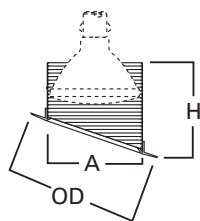

Dimensions*

A: 5-1/4" [133mm]

H: 5-1/2" [140mm]

OD: 7-7/8" [200mm]

ORDERING INFORMATION

SAMPLE NUMBER: 498W

Trim	Finish
498= Baffle, slope ceiling	W=White Baffle, White Trim P=Black Baffle, Black Trim

498W
White Baffle, White Trim

498P
Black Baffle, White Trim

498

6-Inch Baffle

*Key: A: Luminous Aperture, H: Height, OD: Trim Outside Diameter

DESCRIPTION

Baffle trim for 6" H47 family sloped recessed housings. Baffle is available in white and black with a white trim ring.

498P
Black Baffle, White Trim

498

6-Inch Baffle

*Key: A: Luminous Aperture, H: Height, OD: Trim Outside Diameter