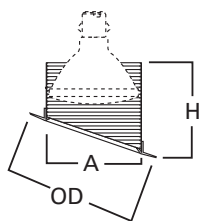

DESCRIPTION

Baffle trim for 6" H47 family sloped recessed housings. Baffle is available in white and black with a white trim ring.

Catalog #		Type
Project		
Comments		Date
Prepared by		

SPECIFICATION FEATURES

Dimensions*

A: 5-1/4" [133mm]

H: 5-1/2" [140mm]

OD: 7-7/8" [200mm]

ORDERING INFORMATION

SAMPLE NUMBER: 498W

Trim	Finish
498= Baffle, slope ceiling	W=White Baffle, White Trim P=Black Baffle, Black Trim

498W
White Baffle, White Trim

498P
Black Baffle, White Trim

498

6-Inch Baffle

*Key: A: Luminous Aperture, H: Height, OD: Trim Outside Diameter