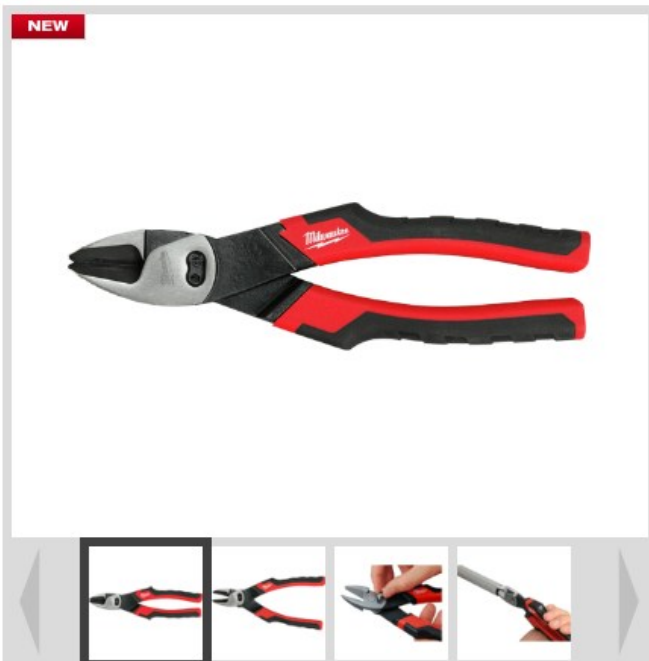

[Search Milwaukeeool.com](#)

NEW PRODUCTS & OFFERS TOOLS ACCESSORIES TEST & MEASUREMENT HAND TOOLS PARTS & SERVICE BUY NOW

Home > Products > Tools > Hand Tools > 6 IN 1 Diagonal Pliers, 7"

6 IN 1 Diagonal Pliers, 7" 48-22-4107

[PRINT](#)

[Tweet](#) 0 [Share](#) 0 [+1](#) 15 [Share This](#) [New](#)

Be the first to [Write a Review](#)

Milwaukee Electric Tool Corporation introduces the new Milwaukee 6 IN 1 Diagonal Cutting Pliers. The Milwaukee Diagonal Cutting Pliers are the only tool of its kind on the market with an integrated reaming head to smooth out rough edges of metal pipe. Milwaukee 6 IN 1 Diagonal Cutting Pliers features a high-leverage design for maximum cutting power and precision. Backed by Milwaukee's Limited Lifetime Warranty, the Milwaukee 6 IN 1 Diagonal Cutting Pliers feature six application specific designs (Reaming, Bolt Cutter, Nail Cutting, Nail Pulling, Wire Cutting, Staple Pulling) that allows professionals to

[SHOW MORE](#)

[FIND RETAILERS](#)

FEATURES

- Reaming Head Design-Smooth Edges of Metal Pipe From 1/2" to 1" (Patent Pending)
- Bolt Cutter-Thread and cut #6 and #8 bolts to preferred length (Patent Pending)
- High Leverage Design - For cutting power and performance
- Laser Hardened Cutting Edges - Cuts wire, bolts, screws, and nails
- Offset Head Design - 15 Degree offset head for easier and quicker prying and pulling (Patent Pending)
- Rust Protection - Increases tool life by reducing corrosion