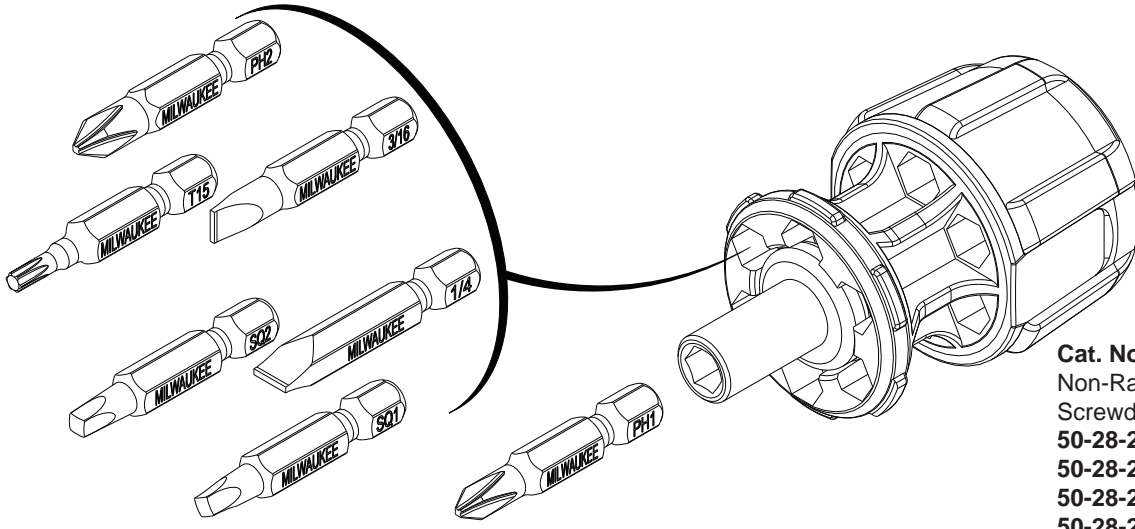

SERVICE PARTS LIST

BULLETIN NO.
54-49-3145

SPECIFY CATALOG NO. AND SERIAL NO. WHEN ORDERING PARTS		REVISED BULLETIN	DATE
RATCHET & NON-RATCHET COMPACT SCREWDRIVERS			Sept. 2014
CATALOG NO. 48-22-2120	Non-Ratcheting Compact Multi-Bit Screwdriver Set		
48-22-2320	Ratcheting Compact Multi-Bit Screwdriver Set		

Cat. No. 48-22-2120

Non-Ratcheting Compact Multi-Bit Screwdriver Set

- 50-28-2001** 1.5" Phillips PH1 Bit
- 50-28-2006** 1.5" Phillips PH2 Bit
- 50-28-2026** 1.5" Slotted 3/16" Bit
- 50-28-2031** 1.5" Slotted 1/4" Bit
- 50-28-2111** 1.5" Torx T-15 Bit
- 50-28-2076** 1.5" Square SQ1 Bit
- 50-28-2081** 1.5" Square SQ2 Bit

Cat. No. 48-22-2320

Ratcheting Compact Multi-Bit Screwdriver Set

- 50-28-2001** 1.5" Phillips PH1 Bit
- 50-28-2006** 1.5" Phillips PH2 Bit
- 50-28-2026** 1.5" Slotted 3/16" Bit
- 50-28-2031** 1.5" Slotted 1/4" Bit
- 50-28-2111** 1.5" Torx T-15 Bit
- 50-28-2076** 1.5" Square SQ1 Bit
- 50-28-2081** 1.5" Square SQ2 Bit