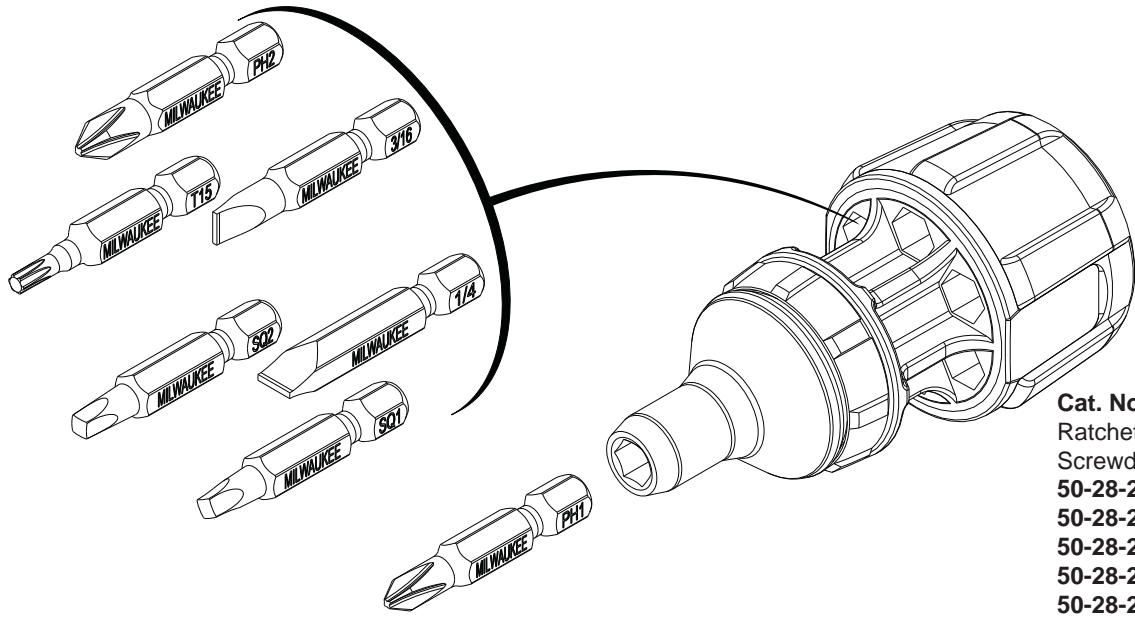

SERVICE PARTS LIST

BULLETIN NO.
54-49-3145

SPECIFY CATALOG NO. AND SERIAL NO. WHEN ORDERING PARTS		REVISED BULLETIN	DATE
RATCHET & NON-RATCHET COMPACT SCREWDRIVERS			Sept. 2014
CATALOG NO. 48-22-2120	Non-Ratcheting Compact Multi-Bit Screwdriver Set		
48-22-2320	Ratcheting Compact Multi-Bit Screwdriver Set		

Cat. No. 48-22-2120

Non-Ratcheting Compact Multi-Bit Screwdriver Set

- 50-28-2001** 1.5" Phillips PH1 Bit
- 50-28-2006** 1.5" Phillips PH2 Bit
- 50-28-2026** 1.5" Slotted 3/16" Bit
- 50-28-2031** 1.5" Slotted 1/4" Bit
- 50-28-2111** 1.5" Torx T-15 Bit
- 50-28-2076** 1.5" Square SQ1 Bit
- 50-28-2081** 1.5" Square SQ2 Bit

Cat. No. 48-22-2320

Ratcheting Compact Multi-Bit Screwdriver Set

- 50-28-2001** 1.5" Phillips PH1 Bit
- 50-28-2006** 1.5" Phillips PH2 Bit
- 50-28-2026** 1.5" Slotted 3/16" Bit
- 50-28-2031** 1.5" Slotted 1/4" Bit
- 50-28-2111** 1.5" Torx T-15 Bit
- 50-28-2076** 1.5" Square SQ1 Bit
- 50-28-2081** 1.5" Square SQ2 Bit