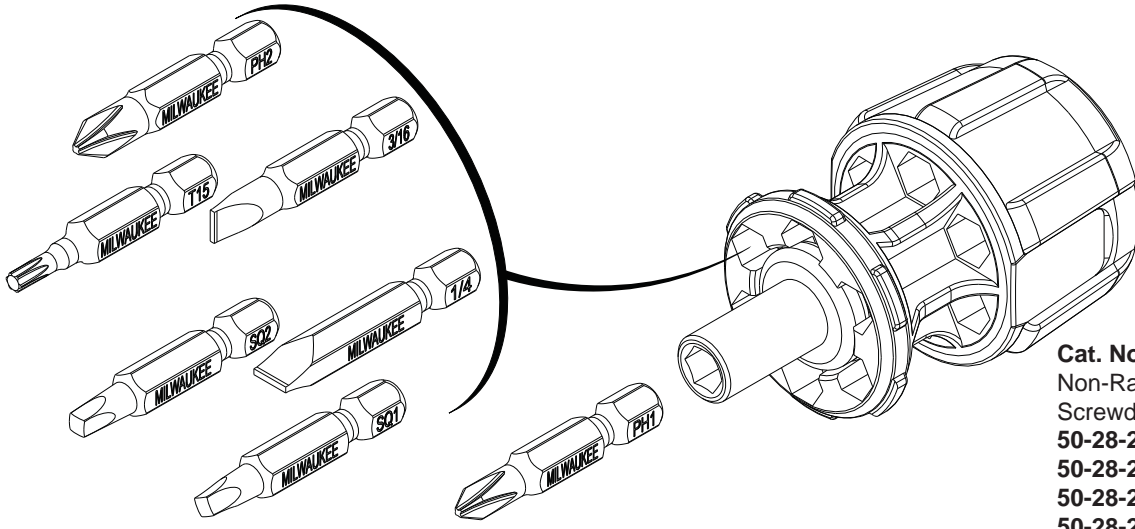

Cat. No. 48-22-2320

Ratcheting Compact Multi-Bit Screwdriver Set

- 50-28-2001** 1.5" Phillips PH1 Bit
- 50-28-2006** 1.5" Phillips PH2 Bit
- 50-28-2026** 1.5" Slotted 3/16" Bit
- 50-28-2031** 1.5" Slotted 1/4" Bit
- 50-28-2111** 1.5" Torx T-15 Bit
- 50-28-2076** 1.5" Square SQ1 Bit
- 50-28-2081** 1.5" Square SQ2 Bit

SERVICE PARTS LIST

BULLETIN NO.
54-49-3145

SPECIFY CATALOG NO. AND SERIAL NO. WHEN ORDERING PARTS		REVISED BULLETIN	DATE
RATCHET & NON-RATCHET COMPACT SCREWDRIVERS			Sept. 2014
CATALOG NO. 48-22-2120	Non-Ratcheting Compact Multi-Bit Screwdriver Set		
48-22-2320	Ratcheting Compact Multi-Bit Screwdriver Set		

Cat. No. 48-22-2120

Non-Ratcheting Compact Multi-Bit Screwdriver Set

- 50-28-2001** 1.5" Phillips PH1 Bit
- 50-28-2006** 1.5" Phillips PH2 Bit
- 50-28-2026** 1.5" Slotted 3/16" Bit
- 50-28-2031** 1.5" Slotted 1/4" Bit
- 50-28-2111** 1.5" Torx T-15 Bit
- 50-28-2076** 1.5" Square SQ1 Bit
- 50-28-2081** 1.5" Square SQ2 Bit