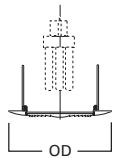

DIMENSIONS: Height: 1-11/16 [43mm]; OD: 5-1/64" [129mm]

Specifications and dimensions subject to change without notice. Consult your Cooper Lighting Representative or visit www.cooperlighting.com for available options, accessories and ordering information.

DIMENSIONS: Height: 6-1/4" [159mm]; OD: 7-1/8" [181mm]

70 Albalite Glass Lens

-  70P White Trim with Frosted Albalite Glass Lens
-  70PS White Trim with Frosted Albalite Glass Lens, Wet Location Listed

HOUSING / LAMP:
 H270ICAT: 13W DTT or 13W TTT
 H270RICAT: 13W DTT or 13W TTT
 H271ICAT: 18W DTT or 18W TTT
 H271RICAT: 18W DTT or 18W TTT

DIMENSIONS: OD: 8" [203mm]

271 Drop Opal Lens

-  271PS White Trim with Drop Opal Glass Lens, Wet Location Listed

HOUSING / LAMP:
 H270ICAT: 13W DTT or 13W TTT
 H270RICAT: 13W DTT or 13W TTT
 H271ICAT: 18W DTT or 18W TTT
 H271RICAT: 18W DTT or 18W TTT
 H272ICAT: 26W DTT or 26W TTT
 H272RICAT: 26W DTT or 26W TTT
 H273ICAT1D: 26W DTT or 26W TTT, 32W TTT
 H273RICAT1D: 26W DTT or 26W TTT, 32W TTT

DIMENSIONS: Height: 6-1/2" [165mm]; OD: 8" [203mm]

73 Fresnel Glass Lens

-  73P White Trim with Fresnel Glass Lens
-  73PS White Trim with Fresnel Glass Lens, Wet Location

HOUSING / LAMP:
 H270ICAT: 13W DTT or 13W TTT
 H270RICAT: 13W DTT or 13W TTT
 H271ICAT: 18W DTT or 18W TTT
 H271RICAT: 18W DTT or 18W TTT