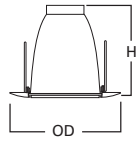

270 Albalite Glass Lens with Reflectors

- 270PS White Trim with Frosted Albalite Glass Lens, Wet Location Listed