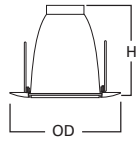

270 Albalite Glass Lens with Reflectors

- 270PS White Trim with Frosted Albalite Glass Lens, Wet Location Listed

HOUSING / LAMP:
H270ICAT: 13W DTT or 13W TTT
H270RICAT: 13W DTT or 13W TTT

H271ICAT: 18W DTT or 18W TTT
H271RICAT: 18W DTT or 18W TTT
H272ICAT: 26W TTT
H272RICAT: 26W TTT
H273ICAT1D: 26W TTT or 32W TTT
H273RICAT1D: 26W TTT or 32W TTT

DIMENSIONS: Height: 6-5/8" [168mm]; OD: 8" [203mm]