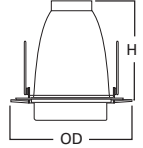

HOUSING / LAMP:
H270ICAT: 13W DTT or 13W TTT
H270RICAT: 13W DTT or 13W TTT
H271ICAT: 18W DTT or 18W TTT
H271RICAT: 18W DTT or 18W TTT
H272ICAT: 26W DTT or 26W TTT
H272RICAT: 26W DTT or 26W TTT
H273ICAT1D: 26W DTT or 26W TTT, 32W TTT
H273RICAT1D: 26W DTT or 26W TTT, 32W TTT

DIMENSIONS: Height: 6-1/2" [165mm]; OD: 8" [203mm]