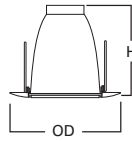

270 Albalite Glass Lens with Reflectors

- 270PS White Trim with Frosted Albalite Glass Lens, Wet Location Listed

HOUSING / LAMP:
H270ICAT: 13W DTT or 13W TTT
H270RICAT: 13W DTT or 13W TTT

H271ICAT: 18W DTT or 18W TTT
H271RICAT: 18W DTT or 18W TTT
H272ICAT: 26W TTT
H272RICAT: 26W TTT
H273ICAT1D: 26W TTT or 32W TTT
H273RICAT1D: 26W TTT or 32W TTT

DIMENSIONS: Height: 6-5/8" [168mm]; OD: 8" [203mm]