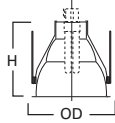

470 Specular Reflector

- 470SC White Trim with Clear Specular Reflector
- 470H White Trim with Haze Reflector
- 470CG White Trim with Champagne Gold Reflector
- 470RG White Trim with Residential Gold Reflector