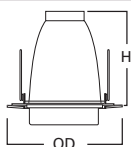

ERT724 Drop Opal Lens Showerlight

ERT724 Gloss White Trim with Drop Opal Glass Lens, Wet Location Listed

HOUSING / LAMP:

H270ICAT: 13W DTT or 13W TTT
H271ICAT: 18W DTT or 18W TTT
H271RICAT: 18W DTT or 18W TTT
H272ICAT: 26W DTT or 26W TTT
H272RICAT: 26W DTT or 26W TTT
H273ICAT1D: 26W DTT or 26W TTT, 32W TTT
H273RICAT1D: 26W DTT or 26W TTT, 32W TTT
H270RICAT: 13W DTT or 13W TTT

DIMENSIONS: Height: 1-11/16 [43mm]; OD: 5-1/64" [129mm]

Specifications and dimensions subject to change without notice. Consult your Cooper Lighting Representative or visit www.cooperlighting.com for available options, accessories and ordering information.