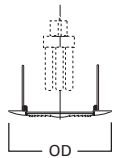

DIMENSIONS: Height: 6-1/4" [159mm]; OD: 7-1/8" [181mm]

70 Albalite Glass Lens

-  70P White Trim with Frosted Albalite Glass Lens
-  70PS White Trim with Frosted Albalite Glass Lens, Wet Location Listed

HOUSING / LAMP:
 H270ICAT: 13W DTT or 13W TTT
 H270RICAT: 13W DTT or 13W TTT
 H271ICAT: 18W DTT or 18W TTT
 H271RICAT: 18W DTT or 18W TTT

DIMENSIONS: OD: 8" [203mm]

271 Drop Opal Lens

-  271PS White Trim with Drop Opal Glass Lens, Wet Location Listed

HOUSING / LAMP:
 H270ICAT: 13W DTT or 13W TTT
 H270RICAT: 13W DTT or 13W TTT
 H271ICAT: 18W DTT or 18W TTT
 H271RICAT: 18W DTT or 18W TTT
 H272ICAT: 26W DTT or 26W TTT
 H272RICAT: 26W DTT or 26W TTT
 H273ICAT1D: 26W DTT or 26W TTT, 32W TTT
 H273RICAT1D: 26W DTT or 26W TTT, 32W TTT

DIMENSIONS: Height: 6-1/2" [165mm]; OD: 8" [203mm]

73 Fresnel Glass Lens

-  73P White Trim with Fresnel Glass Lens
-  73PS White Trim with Fresnel Glass Lens, Wet Location

HOUSING / LAMP:
 H270ICAT: 13W DTT or 13W TTT
 H270RICAT: 13W DTT or 13W TTT
 H271ICAT: 18W DTT or 18W TTT
 H271RICAT: 18W DTT or 18W TTT

DIMENSIONS: Height: 6" [152mm]; OD: 7-3/4" [184mm]

Specifications and dimensions subject to change without notice. Consult your Cooper Lighting Representative or visit www.cooperlighting.com for available options, accessories and ordering information.