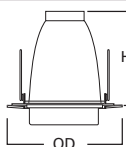

ERT724 Drop Opal Lens Showerlight

ERT724 Gloss White Trim with Drop Opal Glass Lens, Wet Location Listed

HOUSING / LAMP:

H270ICAT: 13W DTT or 13W TTT
H271ICAT: 18W DTT or 18W TTT
H271RICAT: 18W DTT or 18W TTT
H272ICAT: 26W DTT or 26W TTT
H272RICAT: 26W DTT or 26W TTT
H273ICAT1D: 26W DTT or 26W TTT, 32W TTT
H273RICAT1D: 26W DTT or 26W TTT, 32W TTT
H270RICAT: 13W DTT or 13W TTT

DIMENSIONS: Height: 1-11/16 [43mm]; OD: 5-1/64" [129mm]

Specifications and dimensions subject to change without notice. Consult your Cooper Lighting Representative or visit www.cooperlighting.com for available options, accessories and ordering information.