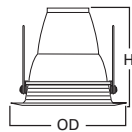

370W Regressed Albalite Glass Lens with Baffle

- 370W Regressed Albalite Glass Lens with White Baffle