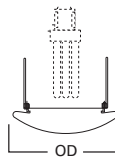

DIMENSIONS: Height: 5-1/2" [140mm]; OD: 7-3/4" [197mm]

75 Diffuser

-  75 All Glass Diffuser

HOUSING / LAMP:
 H270ICAT: 13W DTT or 13W TTT
 H270RICAT: 13W DTT or 13W TTT
 H271ICAT: 18W DTT or 18W TTT
 H271RICAT: 18W DTT or 18W TTT