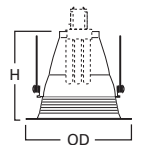

406 Baffle

- 406WWB White Baffle with White Reflector and Torsion Springs
- 406WB White Baffle with Clear Specular Reflector and Torsion Springs
- 406BA Black Baffle with Clear Specular Reflector and Torsion Springs