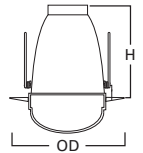

272 Dome Lens with Reflectors

- 272PS White Trim with Frosted Glass Dome, Wet Location Listed

HOUSING / LAMP:
H270ICAT: 13W DTT or 13W TTT
H270RICAT: 13W DTT or 13W TTT
H271ICAT: 18W DTT or 18W TTT
H271RICAT: 18W DTT or 18W TTT
H272ICAT: 26W DTT or 26W TTT
H272RICAT: 26W DTT or 26W TTT
H273ICAT1D: 26W DTT or 26W TTT, 32W TTT
H273RICAT1D: 26W DTT or 26W TTT, 32W TTT

DIMENSIONS: Height: 5-1/2" [140mm]; OD: 7-3/4" [197mm]