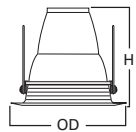

370W Regressed Albalite Glass Lens with Baffle

- 370W Regressed Albalite Glass Lens with White Baffle