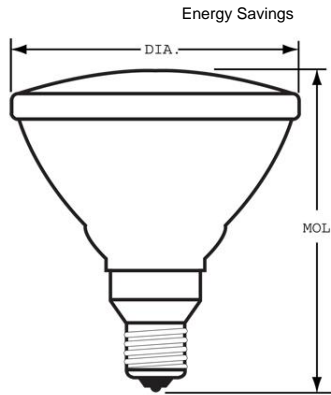

Initial Lumens	540.0 /410.0
Center Beam Candlepower (CBCP)	2000.0
Color Temperature	2750.0 K
Beam Spread	25.0 °
Nominal Initial Lumens per Watt	12 /10

ELECTRICAL CHARACTERISTICS

Wattage	45.0
Voltage	130.0

DIMENSIONS

Maximum Overall Length (MOL)	5.3130 in(135.0 mm)
Bulb Diameter (DIA)	4.750 in(120.6 mm)

PRODUCT INFORMATION

Product Code	16231
Description	45PAR/H/FL25
Standard Package	Case
Standard Package GTIN	10043168162316
Standard Package Quantity	12
Sales Unit	Unit
No Of Items Per Sales Unit	1
No Of Items Per Standard Package	12
UPC	043168162319

GE
Lighting

16231 - 45PAR/H/FL25

GE HIR™ PAR38

- Standard Halogen - Crisp, white light

CAUTIONS & WARNINGS

Caution

- Lamp may shatter and cause injury if broken
 - Do not use lamp if outer glass is scratched or broken.