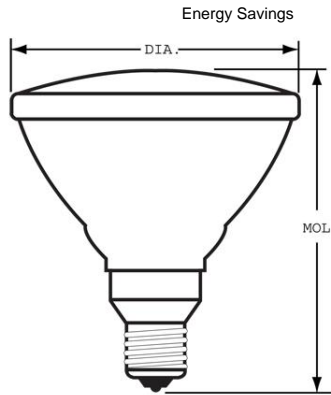

GE
Lighting

16231 - 45PAR/H/FL25

GE HIR™ PAR38

- Standard Halogen - Crisp, white light

CAUTIONS & WARNINGS

Caution

- Lamp may shatter and cause injury if broken
 - Do not use lamp if outer glass is scratched or broken.

GENERAL CHARACTERISTICS

Lamp Type	Halogen - PAR
Bulb	PAR38
Base	Medium Skirt (E26/50x39)
Filament	CC-8
Rated Life	2500.0 hrs
Primary Application	Indoor and outdoor Floodlight

PHOTOMETRIC CHARACTERISTICS

DIMENSIONS

Maximum Overall Length (MOL)	5.3130 in(135.0 mm)
Bulb Diameter (DIA)	4.750 in(120.6 mm)

PRODUCT INFORMATION

Product Code	16231
Description	45PAR/H/FL25
Standard Package	Case
Standard Package GTIN	10043168162316
Standard Package Quantity	12
Sales Unit	Unit
No Of Items Per Sales Unit	1
No Of Items Per Standard Package	12
UPC	043168162319