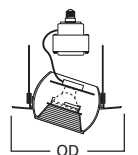

1417 Low Voltage Eyeball with Baffle 30° Tilt

- 1417W White Trim with White Eyeball and White Baffle
- 1417BA White Trim with White Eyeball and Black Baffle