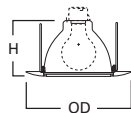

**78 Eyeball 30° Tilt**

- 78P White Trim with White Eyeball
- 78PAT White Trim with White Eyeball - AIR-TITE™ Trim
- 78SN Satin Nickel Trim with Satin Nickel Eyeball
- 78TBZ Tuscan Bronze Trim with Tuscan Bronze Eyeball
- 78B Satin Brass Trim with Satin Brass Eyeball
- 78PB Polished Brass Trim with Polished Brass Eyeball

**HOUSING / LAMP:**  
H6451C: 65W BR30, 75W R30, 75W PAR30L  
**DIMENSIONS:** Height: 4-1/8" [105mm]; Aperture: 3-15/16" [100mm]; OD: 8" [203mm]

**170 Albalite Glass Lens with Reflector**

- 170P White Trim with Frosted Albalite Glass Lens
- 170PS White Trim with Frosted Albalite Glass Lens, Wet Location, AIR-TITE™