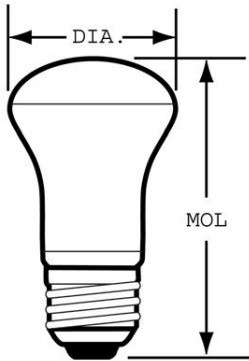

GENERAL CHARACTERISTICS

| | |
|---------------------|--------------------------|
| Lamp Type | Incandescent - Reflector |
| Bulb | R16 |
| Base | Medium Screw (E26) |
| Filament | CC-6 |
| Rated Life | 1500.0 hrs |
| Bulb Material | Soft glass |
| Primary Application | Indoor Spotlight |

DIMENSIONS

| | |
|------------------------------|--------------------|
| Maximum Overall Length (MOL) | 3.3700 in(85.6 mm) |
| Bulb Diameter (DIA) | 2.000 in(50.8 mm) |

PRODUCT INFORMATION

| | |
|----------------------------------|----------------|
| Product Code | 25781 |
| Description | 40R16/CD |
| Standard Package | BUNDLE |
| Standard Package GTIN | 30043168257818 |
| Standard Package Quantity | 30 |
| Sales Unit | Unit |
| No Of Items Per Sales Unit | 1 |
| No Of Items Per Standard Package | 30 |
| UPC | 043168257817 |

CAUTIONS & WARNINGS

Warning

- Unexpected lamp rupture may cause injury, fire, or property damage
 - Avoid direct water, liquid or metal contact.
- Risk of Fire
 - Keep combustible materials away from lamp.