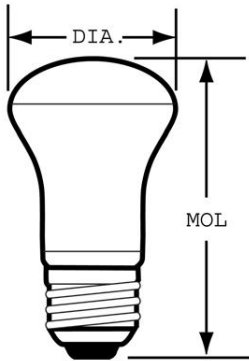

GE
Lighting

25781 - 40R16/CD

GE soft white 40 watt R16 floodlight 1-pack

- Use original GE's Soft White when you need a light without glare and harsh shadows.
- Replace ordinary light bulbs with GE Flood and Spotlight in all your track and recessed lighting fixtures.
- 2500K soft white light appearance
- Estimated yearly energy costs \$4.82 based on 3 hours per day \$0.11 per kWh
- GE soft white indoor spotlights provide warm, pleasing everyday light without harsh glares and shadows. These bulbs' funnel shape and reflective coating help direct light where it is needed better than a standard incandescent bulb
- Lasts 1.4 years based on 3 hours per day usage
- 280 lumens providing subtle, reassuring™ light
- R16 indoor floodlight with medium base for use in directional fixtures such as recessed can lighting

GENERAL CHARACTERISTICS

| | |
|---------------------|--------------------------|
| Lamp Type | Incandescent - Reflector |
| Bulb | R16 |
| Base | Medium Screw (E26) |
| Filament | CC-6 |
| Rated Life | 1500.0 hrs |
| Bulb Material | Soft glass |
| Primary Application | Indoor Spotlight |

DIMENSIONS

| | |
|------------------------------|--------------------|
| Maximum Overall Length (MOL) | 3.3700 in(85.6 mm) |
| Bulb Diameter (DIA) | 2.000 in(50.8 mm) |

PRODUCT INFORMATION

| | |
|----------------------------------|----------------|
| Product Code | 25781 |
| Description | 40R16/CD |
| Standard Package | BUNDLE |
| Standard Package GTIN | 30043168257818 |
| Standard Package Quantity | 30 |
| Sales Unit | Unit |
| No Of Items Per Sales Unit | 1 |
| No Of Items Per Standard Package | 30 |
| UPC | 043168257817 |